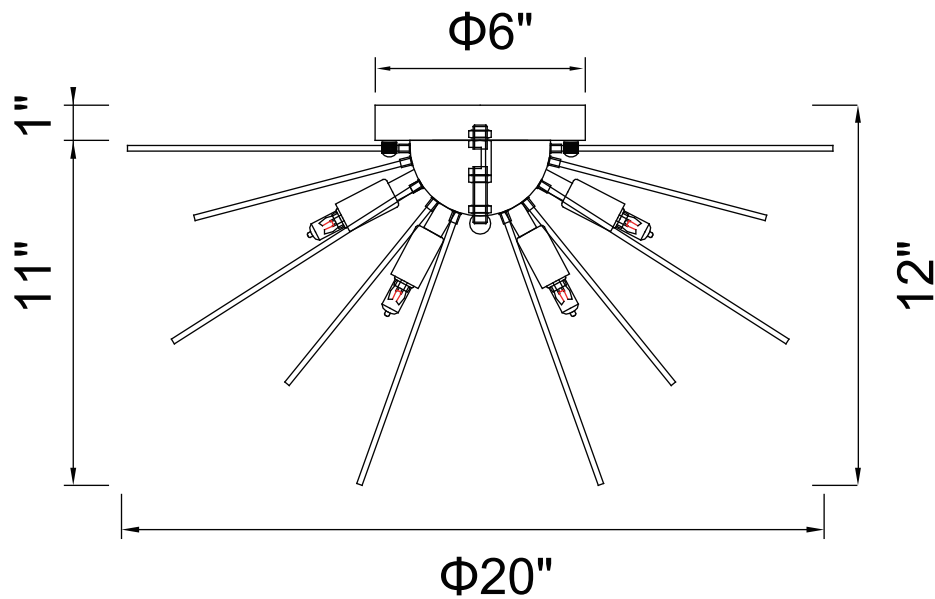

PROJECT: \_\_\_\_\_

FIXTURE TYPE: \_\_\_\_\_

LOCATION: \_\_\_\_\_

CONTACT/PHONE: \_\_\_\_\_

Item	1034C20-6-620
Collection	SAVANNAH
Finish	Gold Leaf
Glass	-----
Crystal	-----
Input	120V AC,60HZ,AC

Shade	-----
Length/Dia.	20"
Width/Ext.	-----
Height	11"
Maximum	12"
Lumens	-----

Light Source	G9
Bulb Info.	6×40W
Included	-----
Dimmable	Yes
Color	-----
Weight	4.8KG