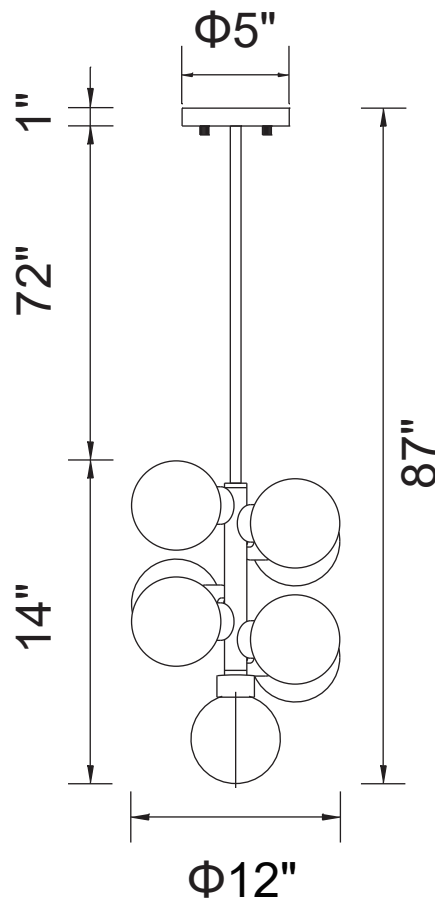

PROJECT: \_\_\_\_\_

FIXTURE TYPE: \_\_\_\_\_

LOCATION: \_\_\_\_\_

CONTACT/PHONE: \_\_\_\_\_

Item	1020P12-8-101
Collection	ARYA
Finish	Black
Glass	-----
Crystal	-----
Input	120V AC,60HZ,AC

Shade	-----
Length/Dia.	12"
Width/Ext.	-----
Height	14"
Maximum	87"
Lumens	-----

Light Source	LED
Bulb Info.	8×G9×MAX7W
Included	-----
Dimmable	Yes
Color	-----
Weight	