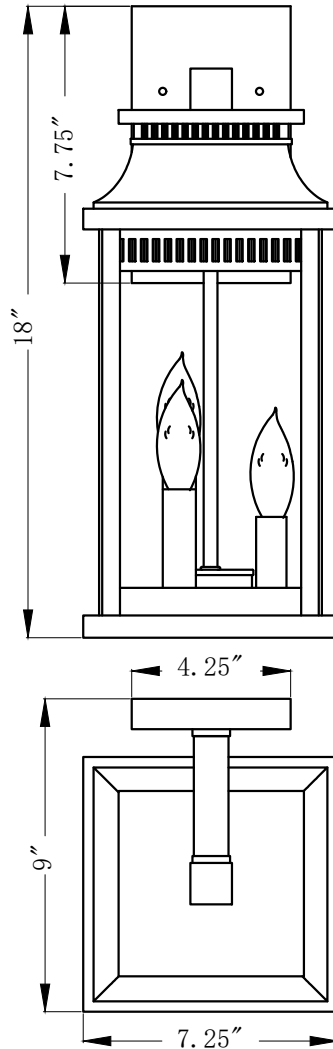

PROJECT: _____

FIXTURE TYPE: _____

LOCATION: _____

CONTACT/PHONE: _____

Item	0418W7L-3
Collection	
Finish	Black
Glass	Air bubble
Crystal	-----
Input	120V AC,60HZ,AC

Shade	-----
Length/Dia.	9"
Width/Ext.	7.25"
Height	18"
Maximum	18"
Lumens	-----

Light Source	E12
Bulb Info.	3×60W
Included	-----
Dimmable	No
Color	-----
Weight	