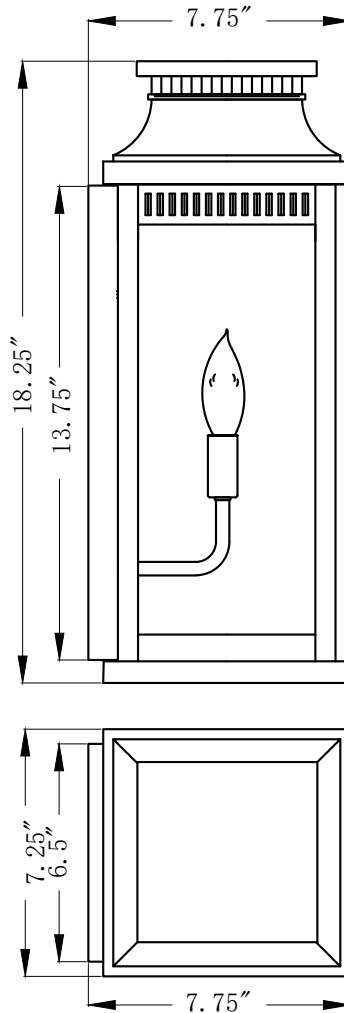

PROJECT: _____

FIXTURE TYPE: _____

LOCATION: _____

CONTACT/PHONE: _____

Item	0418W7L-2
Collection	
Finish	Black
Glass	Air bubble
Crystal	-----
Input	120V AC,60HZ,AC

Shade	-----
Length/Dia.	7.75"
Width/Ext.	7.25"
Height	18.25"
Maximum	18.25"
Lumens	-----

Light Source	E12
Bulb Info.	2×60W
Included	-----
Dimmable	No
Color	-----
Weight	