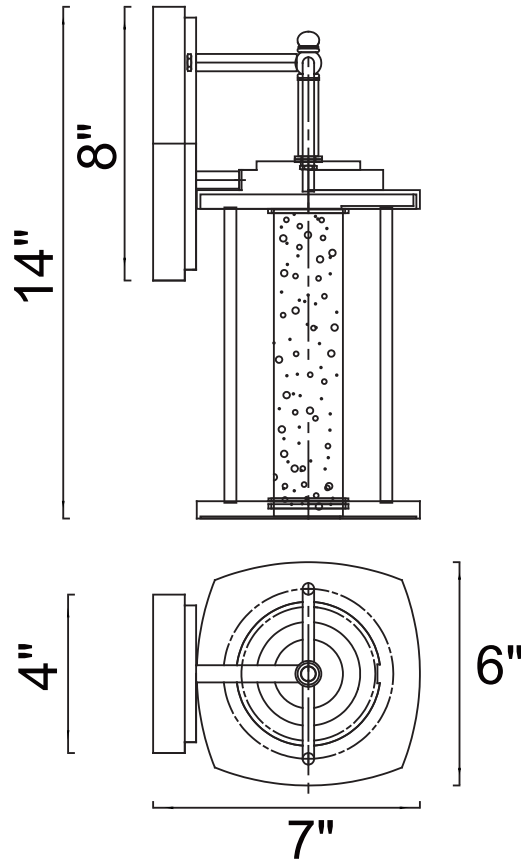

PROJECT: _____

FIXTURE TYPE: _____

LOCATION: _____

CONTACT/PHONE: _____

Item	0407W7-1-101
Collection	
Finish	Black
Glass	Clear
Crystal	-----
Input	120V AC,60HZ,AC

Shade	-----
Length/Dia.	7"
Width/Ext.	6"
Height	14"
Maximum	-----
Lumens	500

Light Source	LED
Bulb Info.	11W
Included	-----
Dimmable	No
Color	3000K
Weight	