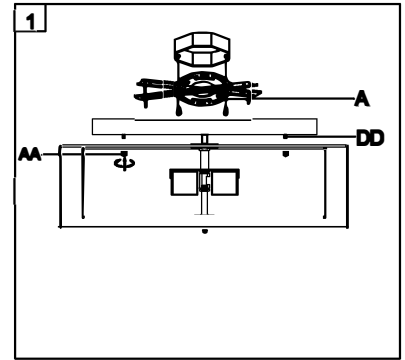

Trade Mark:
CRYSTAL WORLD INC

Product Name: Ceiling lamp
Model :5443C18C
120Vac, 60Hz,AC ONLY
Lamp size:Ø18"XH11"

CEILING LAMP ASSEMBLY INSTRUCTIONS

1. Place fixture (A) onto mounting screws (DD). secure with cap nuts (AA).

Hardware Used

AA Cap nut  X 4
DD Mounting screw  X 4

2. Install light bulbs (not included).
Use bulb
120V E26  4*40W Max.

3. Please fix (B) with (C).
Please put the crystal (1) (2) (3) (4) to the fixture .

	2	3	4	
				
50mm*1PCS	14mm*1PCS	14mm*2PCS	14mm*3PCS	
16PCS	12PCS	8PCS	5PCS	