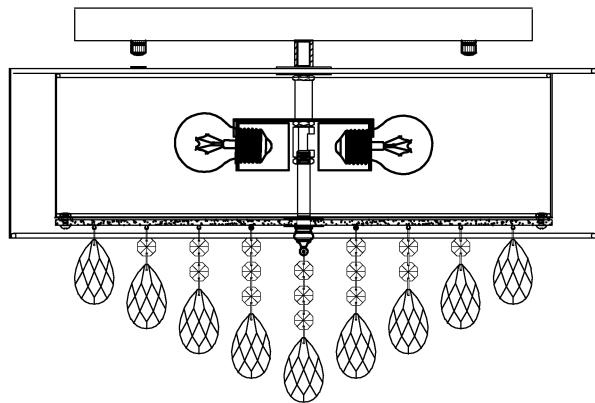

Trade Mark:
CRYSTAL WORLD INC

Product Name: Ceiling lamp
Model :5443C18C
120Vac, 60Hz,AC ONLY
Lamp size:Ø18"XH11"

CEILING LAMP ASSEMBLY INSTRUCTIONS

1. Place fixture (A) onto mounting screws (DD). secure with cap nuts (AA).

Hardware Used

AA Cap nut  X 4
DD Mounting screw  X 4

2. Install light bulbs (not included).
Use bulb
120V E26  4*40W Max.

3. Please fix (B) with (C).
Please put the crystal (1) (2) (3) (4) to the fixture .

	2	3	4	
				
50mm*1PCS	14mm*1PCS	14mm*2PCS	14mm*3PCS	
16PCS	12PCS	8PCS	5PCS	