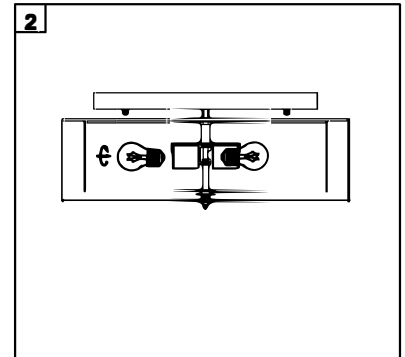

Trade Mark:
CRYSTAL WORLD INC

Product Name: Ceiling lamp
Model :5443C18C
120Vac, 60Hz,AC ONLY
Lamp size:Ø18"XH11"

CEILING LAMP ASSEMBLY INSTRUCTIONS

1. Place fixture (A) onto mounting screws (DD). secure with cap nuts (AA).

Hardware Used

AA Cap nut  X 4
DD Mounting screw  X 4

2. Install light bulbs (not included).
Use bulb
120V E26  4*40W Max.

3. Please fix (B) with (C).
Please put the crystal (1) (2) (3) (4) to the fixture .

	2	3	4	
				
50mm*1PCS	14mm*1PCS	14mm*2PCS	14mm*3PCS	
16PCS	12PCS	8PCS	5PCS	