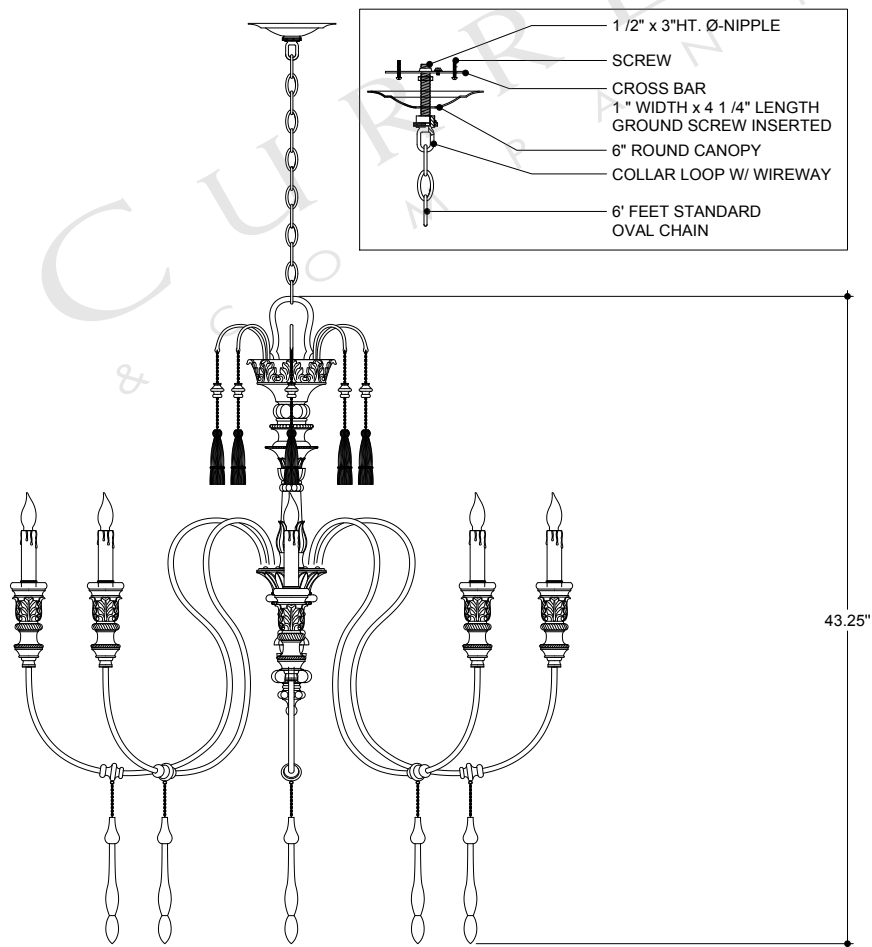

TOP VIEW

- 1/2" x 3"HT. Ø-NIPPLE
- SCREW
- CROSS BAR
- 1" WIDTH x 4 1/4" LENGTH GROUND SCREW INSERTED
- 6" ROUND CANOPY
- COLLAR LOOP W/ WIREWAY
- 6' FEET STANDARD OVAL CHAIN

FRONT VIEW