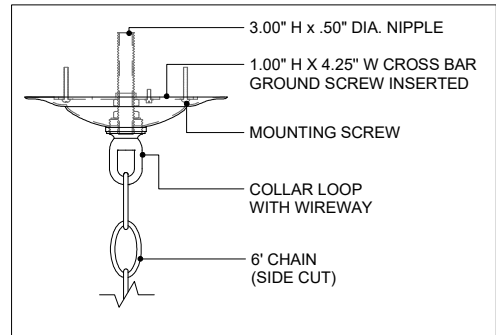

45.00" DIA. BODY
 6.00" DIA. CANOPY
 1.00" H X 4.25" W
 CROSS BAR

TOP VIEW

CANOPY DETAIL

FRONT VIEW