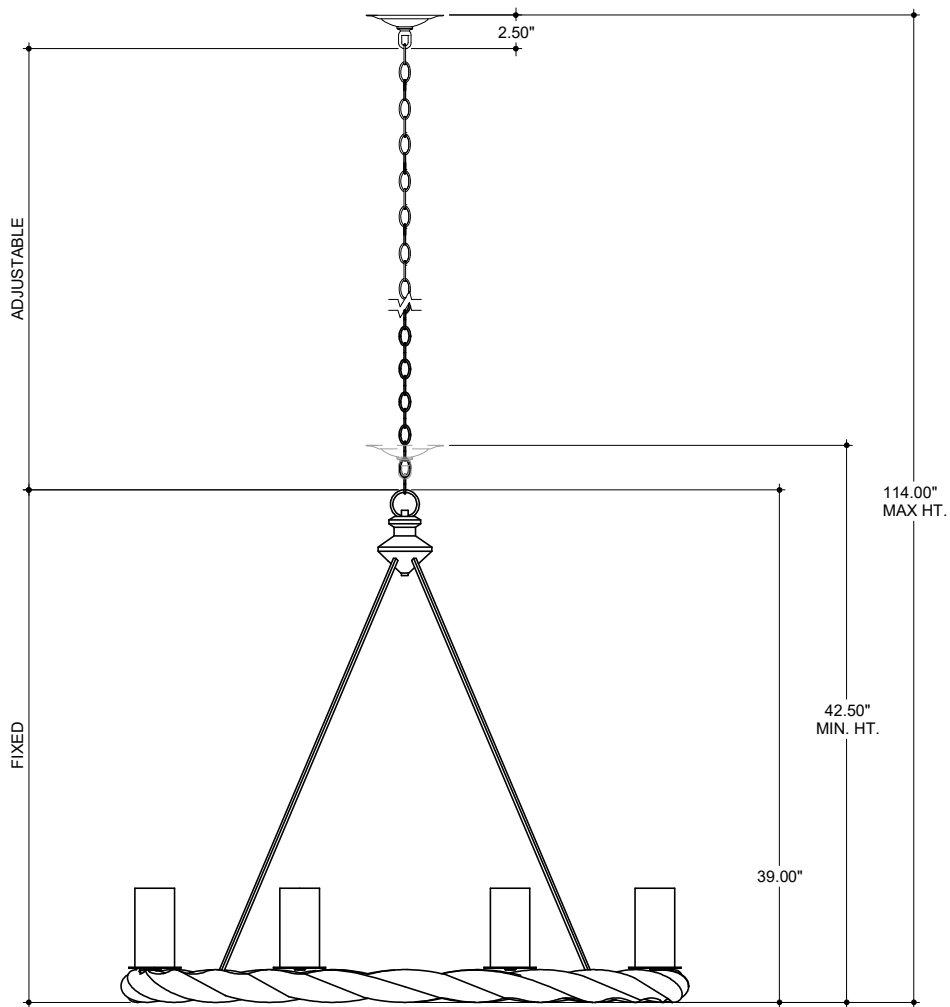

45.00" DIA. BODY
 6.00" DIA. CANOPY
 1.00" H X 4.25" W
 CROSS BAR

TOP VIEW

CANOPY DETAIL

FRONT VIEW