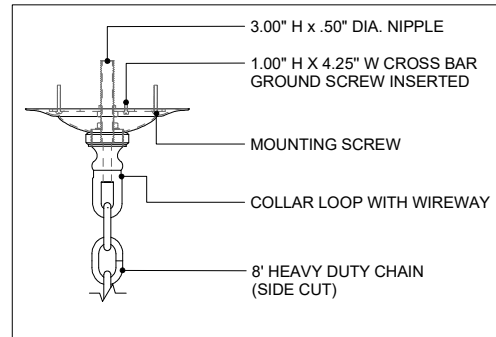

50.00" DIA. BODY
 6.00" DIA. CANOPY
 1.00" H X 4.25" W
 CROSS BAR

TOP VIEW

CANOPY DETAIL

FRONT VIEW

9000-0509

ALL WORK © 2019 CURREY & COMPANY