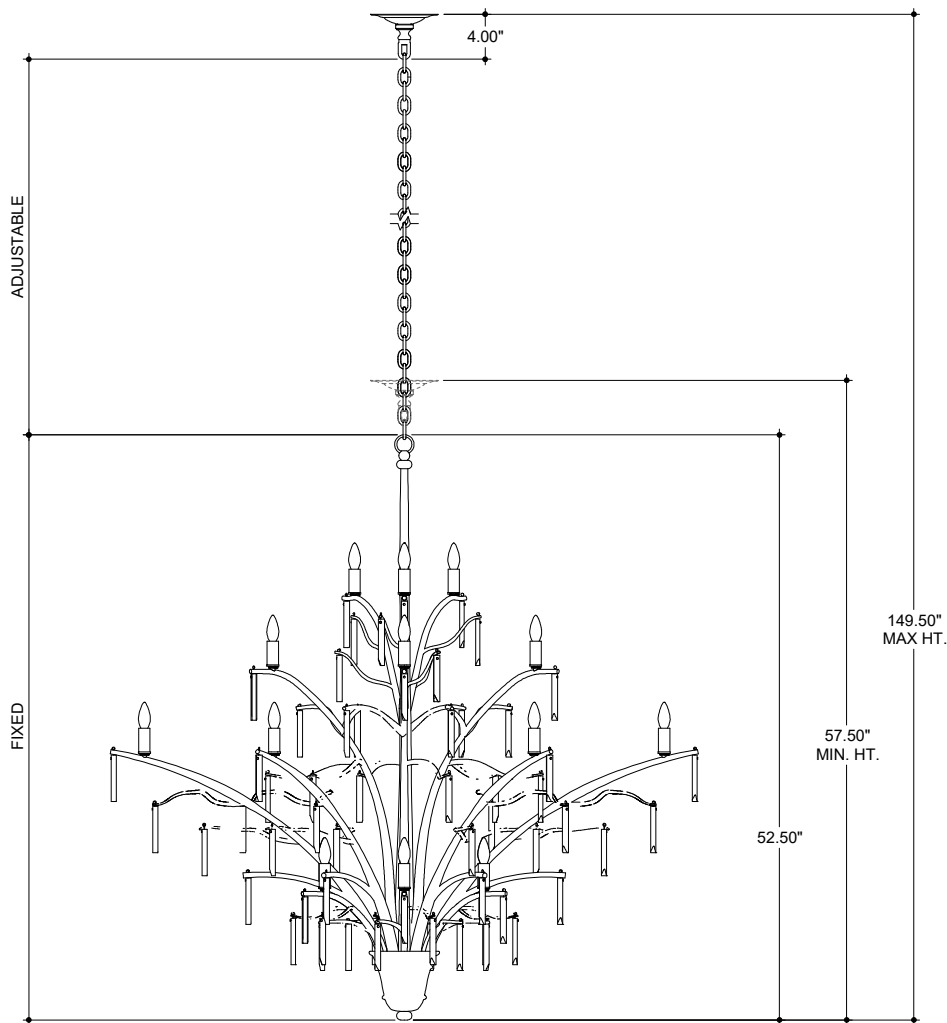

50.00" DIA. BODY
 6.00" DIA. CANOPY
 1.00" H X 4.25" W
 CROSS BAR

TOP VIEW

CANOPY DETAIL

FRONT VIEW

9000-0509

ALL WORK © 2019 CURREY & COMPANY