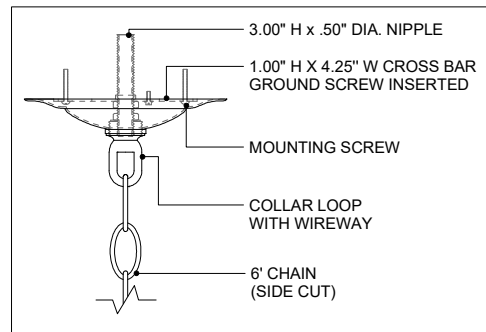

51.00" DIA. BODY
 6.00" DIA. CANOPY
 1.00" H X 4.25" W
 CROSS BAR

TOP VIEW

CANOPY DETAIL

ADJUSTABLE

FIXED

2.50"

104.00"
 MAX HT.

34.00"
 MIN. HT.

29.00"

FRONT VIEW