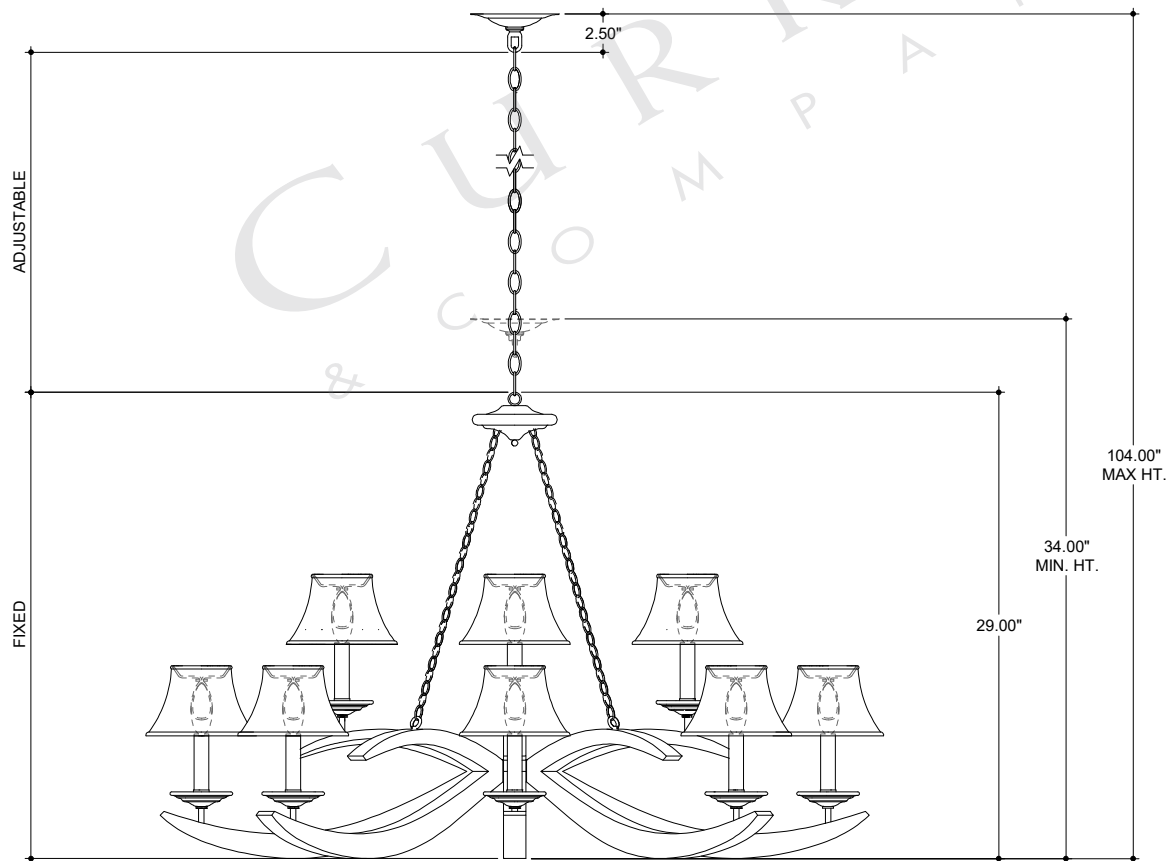

51.00" DIA. BODY
 6.00" DIA. CANOPY
 1.00" H X 4.25" W
 CROSS BAR

TOP VIEW

CANOPY DETAIL

ADJUSTABLE

FIXED

2.50"

104.00"
 MAX HT.

34.00"
 MIN. HT.

29.00"

FRONT VIEW