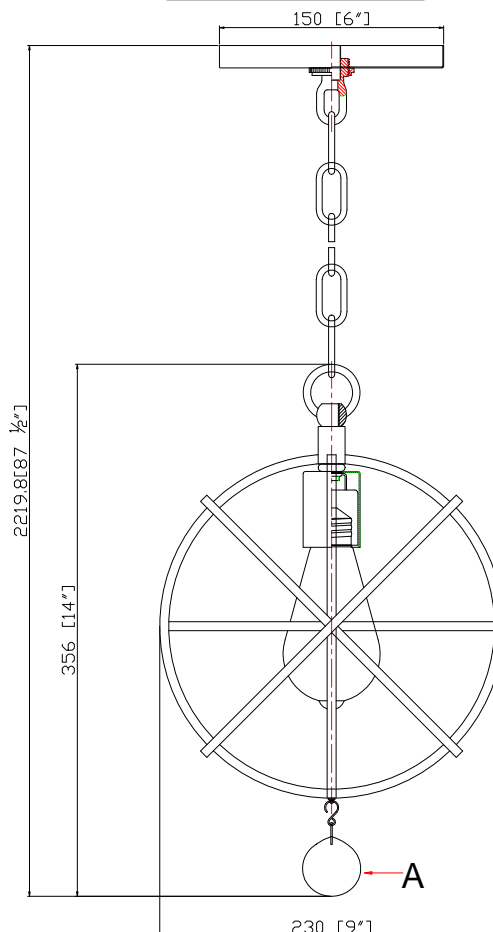

Electrical Danger Turn Power Off

All electrical components must be installed by a licensed electrician in accordance with the National Electric Code and the appropriate local electrical codes.

You will need 1 - Med.Bulb
Recommended 100Watts
Bulb not included

For Ceiling

For Hanging

A=  (1X40mm Ball)X1

2015-03-26