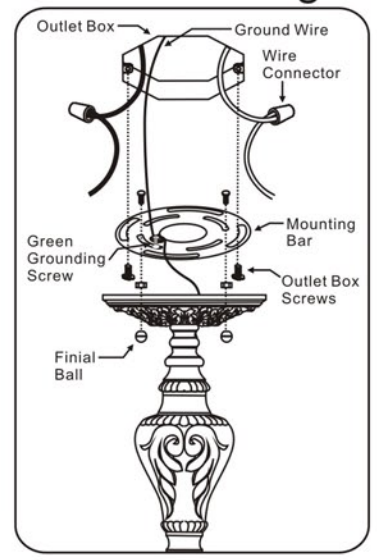

## ASSEMBLY AND DRESSING INSTRUCTIONS

**WARNING:**

Electrical Danger Turn Power Off

All electrical components must be installed by a licensed electrician in accordance with the National Electric Code and the appropriate local electrical codes.

### For Ceiling

### ASSEMBLY STEPS:

- 1) C → B
- 2) D → B
- 3) A → B.C

A = (14mm+38mm) x 24sets