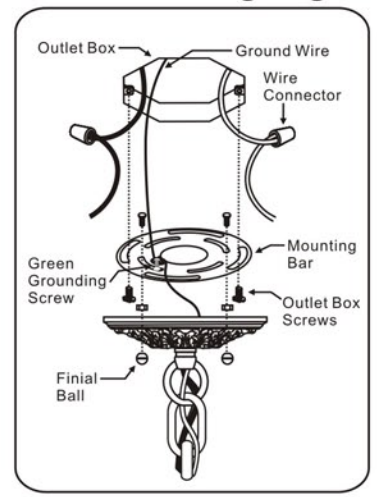

For Hanging

You will need 4 - Cand. Bulb
40 Watts Recommended
60 Watts Max
Bulb not included.

ASSEMBLY STEPS:

1) C → B
2) D → B
3) A → B.C

A = (14mm+38mm) x 24sets