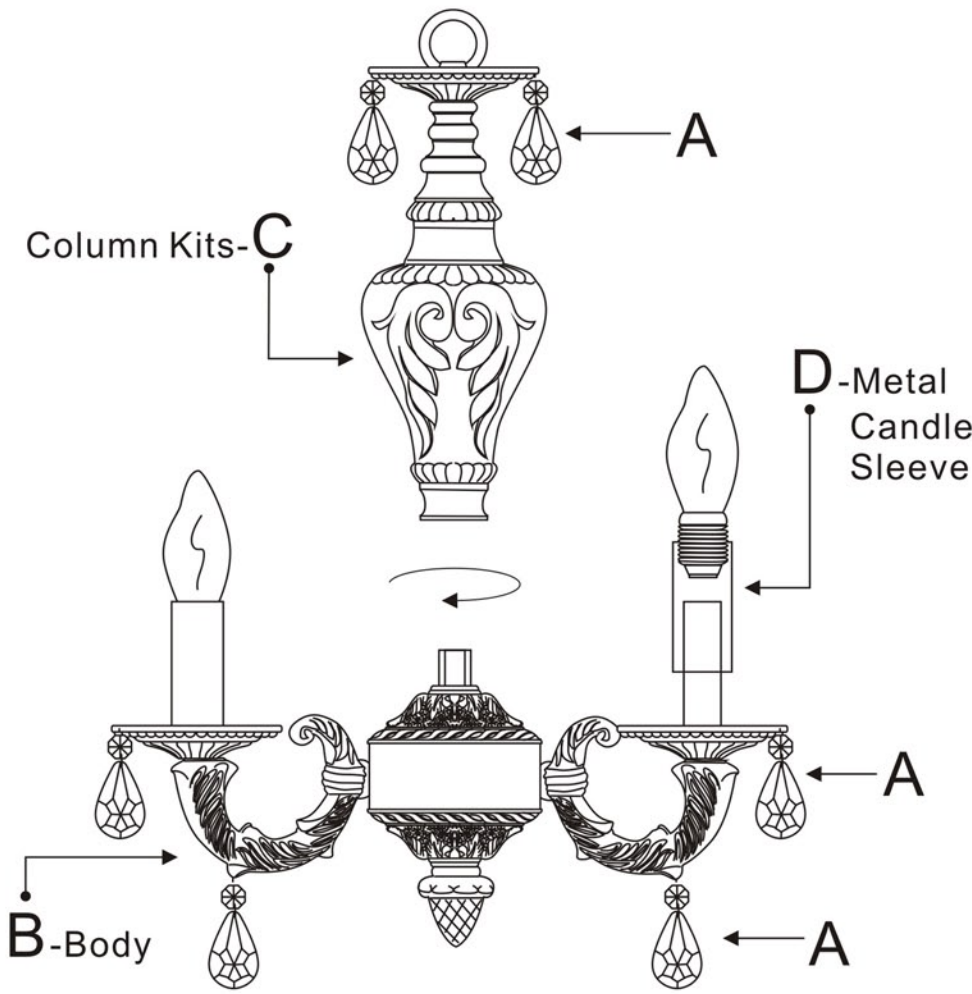

## ASSEMBLY AND DRESSING INSTRUCTIONS

**WARNING:**

Electrical Danger Turn Power Off

All electrical components must be installed by a licensed electrician in accordance with the National Electric Code and the appropriate local electrical codes.

### For Ceiling

### ASSEMBLY STEPS:

- 1) C → B
- 2) D → B
- 3) A → B.C

A = (14mm+38mm) x 24sets