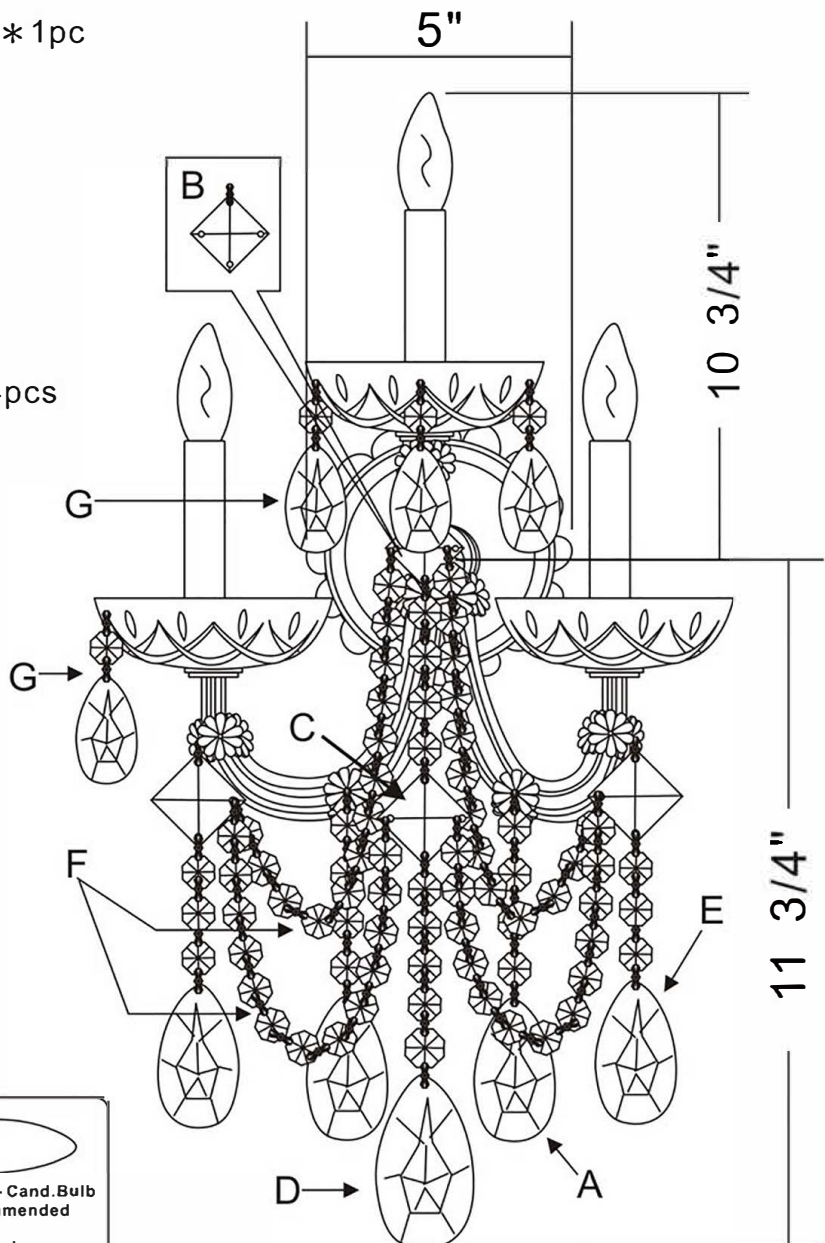

CRYST RAMA

1958

95 Cantiague Rock Road, Westbury NY 11590

ph:516.931.9090 fax: 516. 931.1254

info@crystorama.com www.crystorama.com

MODEL#:4423 ASSEMBLY AND DRESSING INSTRUCTIONS

All electrical components must be installed by a licensed electrician in accordance with the National Electric Code and the appropriate local electrical codes.

(27/76-3" + 4 Jewels)*2pcs

(1 Square 4 Holes + 4 Jewels)*1pc

(27/87-3" + 22mm Jewel x 1 + 14mm Jewels x 4)*1pc

(27/76-3" + 1 Square 3 Holes + 3 Jewels)*2pcs

1 Bobeche
with 4 **G** Trim.

You will need 3 - Cand. Bulb
40 Watts Recommended
60 Watts Max
Bulb not included.