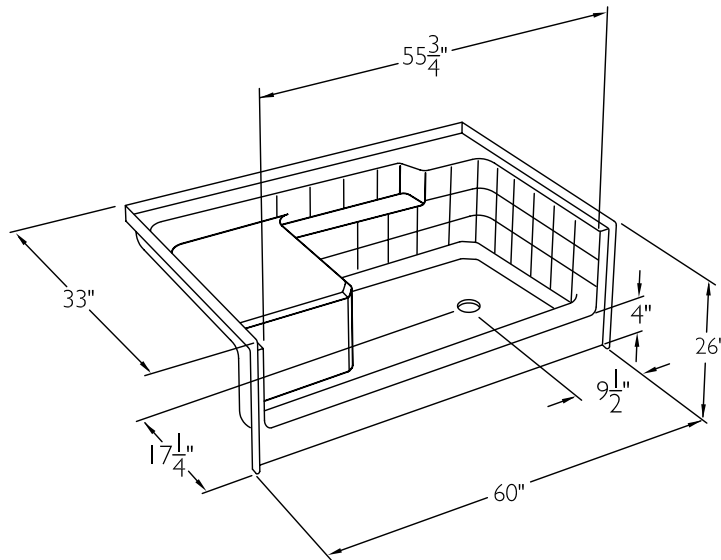

CD Product Sheet

BASES COLLECTION

6032SH MS L/R (BASE)

OD 60" x 33" Threshold 4"

6032SH MS L/R shown in drawing

STANDARD FEATURES

Solid Surface finish- 10 year limited warranty or
Gelcoat finish- 5 year limited warranty
GripSure textured floor