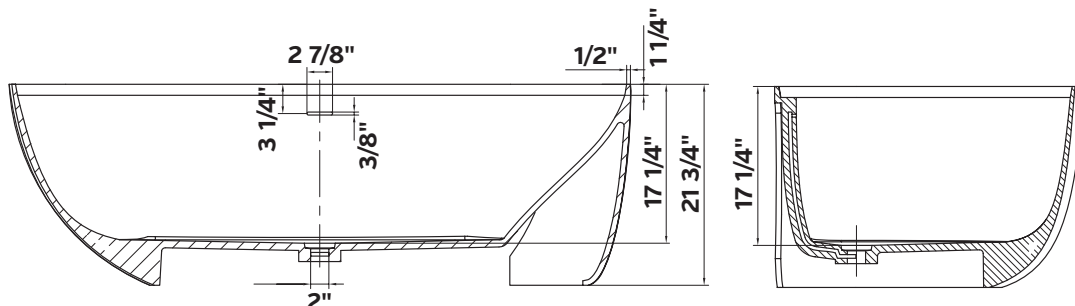

## Genoa Solid Surface Bathtub

#4125 | 70 3/4" L x 31 1/2" W x 21 5/8" H

Weight 298 lbs, Capacity 73 gallons

Cheviot Products' solid surface bathtubs are hand-formed, using the latest generation of composite resin materials. Warm to the touch and possessing superior insulation properties, these bathtubs are ideal for those who prefer a long, hot soak. Inherently harder and stronger than acrylic, solid surface bathtubs are also impervious to creaking and flexing. Polished by hand to a glossy sheen, the material is stain resistant and easy to clean and maintain.

### Rim Configuration

Slimline

### Note

Rough-in dimensions may vary +/- 1/2" and are subject to change. No responsibility is assumed by Cheviot Products Inc. One Year Limited Warranty against manufacturer's defects.