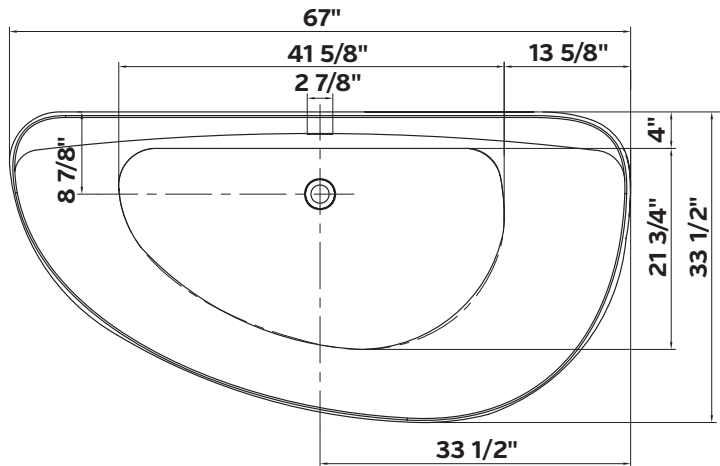

## Genoa Solid Surface Bathtub

#4125 | 70 3/4" L x 31 1/2" W x 21 5/8" H

Weight 298 lbs, Capacity 73 gallons

Cheviot Products' solid surface bathtubs are hand-formed, using the latest generation of composite resin materials. Warm to the touch and possessing superior insulation properties, these bathtubs are ideal for those who prefer a long, hot soak. Inherently harder and stronger than acrylic, solid surface bathtubs are also impervious to creaking and flexing. Polished by hand to a glossy sheen, the material is stain resistant and easy to clean and maintain.

### Rim Configuration

Slimline

### Note

Rough-in dimensions may vary +/- 1/2" and are subject to change. No responsibility is assumed by Cheviot Products Inc. One Year Limited Warranty against manufacturer's defects.