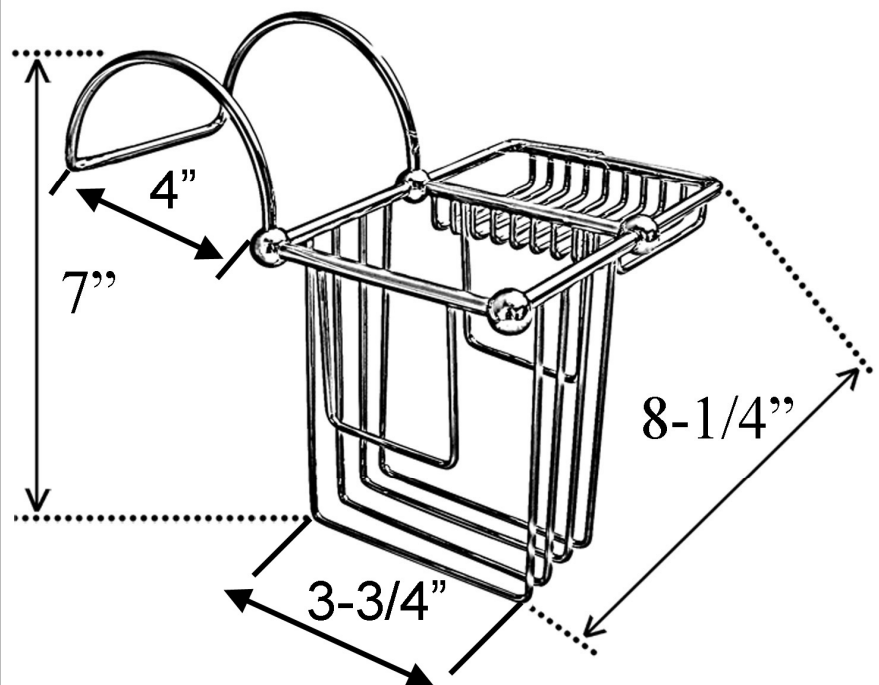

# BATH SUPPLY BASKET FOR TUB RIM

Cat. No.  
BC2004

## Finish:

**SN** Brushed Nickel  
**CP** Polished Chrome  
**PN** Polished Nickel

Length: 6-<sup>5</sup>/<sub>8</sub>"

Width: 8-<sup>1</sup>/<sub>4</sub>"

Height: 7"

Dimensions and specifications subject to change without notice.