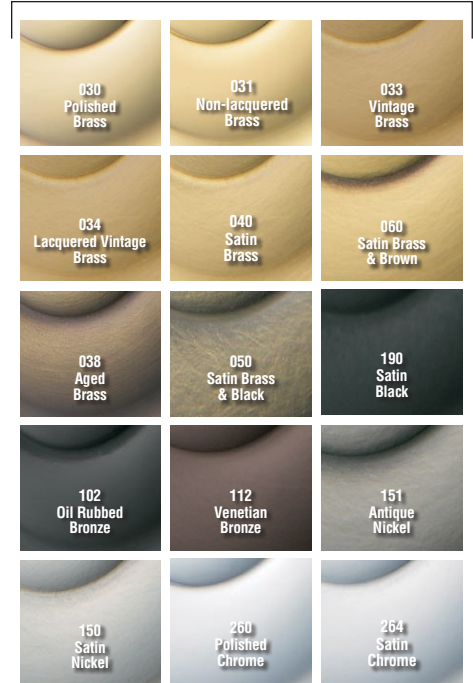

BALDWIN®

5056 / 5160 ESTATE ROSES

5160 is for privacy function

SPECIFICATIONS

> Material: Solid Forged Brass

TIER 1 FINISHES

TIER 2 FINISHES