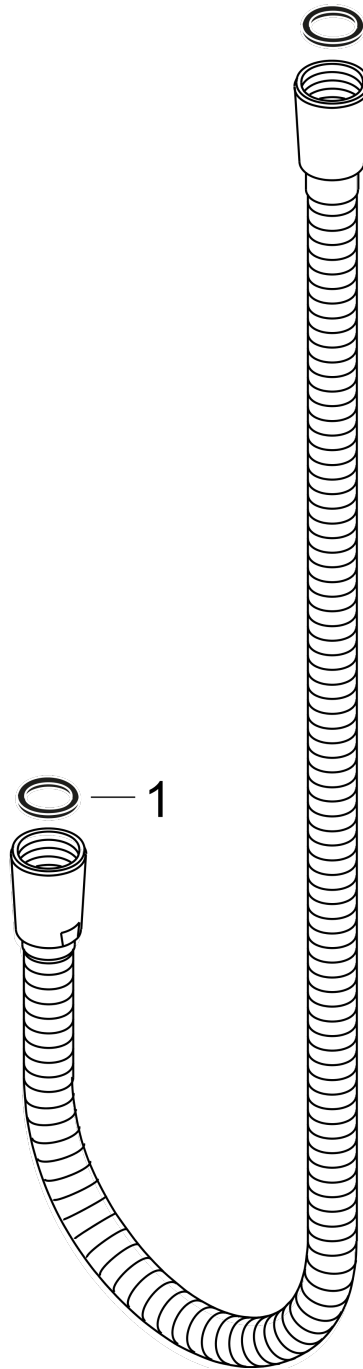

Metal Showerhose, 80"

Finishes : **brushed nickel** Part no. : **28120820**

Description

Features

- Metal shower hose
- Pivot connector prevents hose from tangling
- No-kink hose

Item details

List Price \$ 156.00

Compliance

Product image

Scale drawing

Metal Showerhose, 80"
 Finishes : **brushed nickel**

Part no. : **28120820**

Exploded drawing

Year of production: >11/16

Metal Showerhose, 80"

Finishes : **brushed nickel** Part no. : **28120820**

Spare parts list

Year of production: >11/16

Pos.	Description	Part no.	Price	PU
1	seal	98058000	-	1