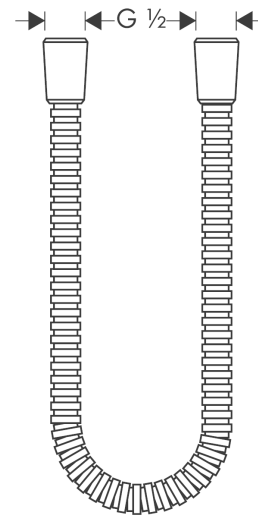

Metal Showerhose, 80"

Finishes : **brushed nickel** Part no. : **28120820**

Description

Features

- Metal shower hose
- Pivot connector prevents hose from tangling
- No-kink hose

Item details

List Price \$ 156.00

Compliance

Product image

Scale drawing

Metal Showerhose, 80"
 Finishes : **brushed nickel**

Part no. : **28120820**

Exploded drawing

Year of production: >11/16

Metal Showerhose, 80"

Finishes : **brushed nickel** Part no. : **28120820**

Spare parts list

Year of production: >11/16

Pos.	Description	Part no.	Price	PU
1	seal	98058000	-	1