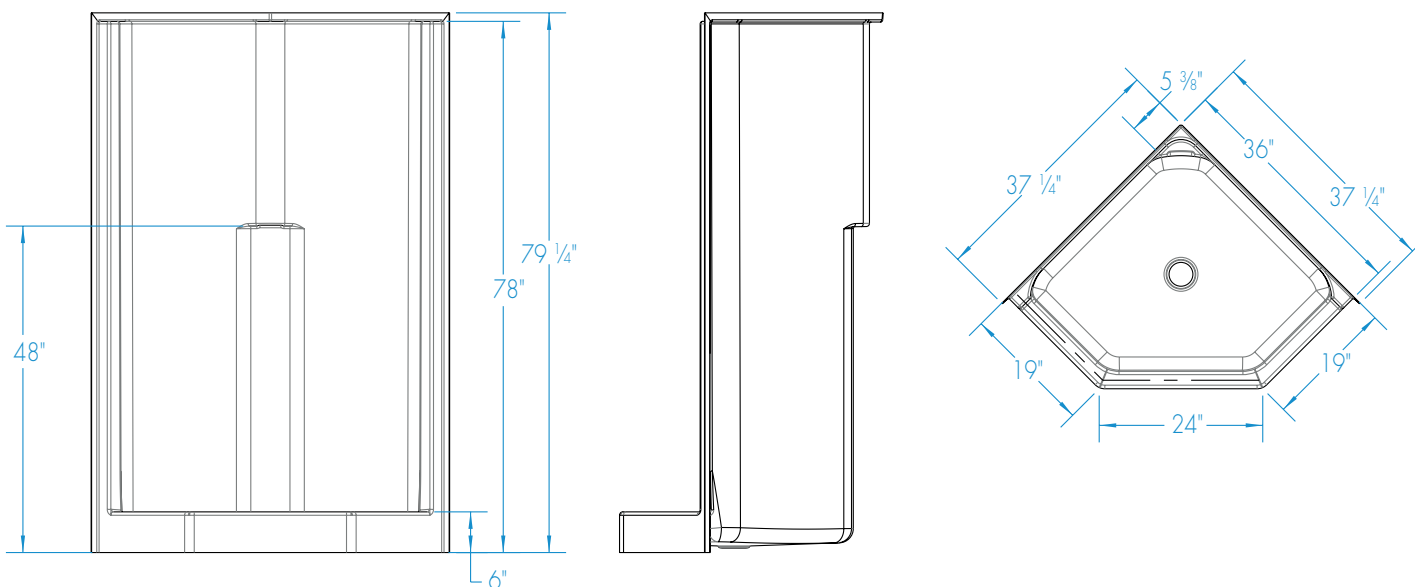

1362NAC – EVERYDAY SHOWERS

36 x 36 x 78 inches

FEATURES

- Shower stall
- Smooth wall finish
- Neo-angle corner design
- Molded toiletry shelf
- Unit is ANSI Z124 and IPC compliant, but not UPC compliant for floor space. Please check state and local codes for your area.
- Slip-resistant textured bottom
- Center drain
- AcrylX™ applied acrylic surface
- Lifetime limited warranty

COLOR OPTIONS

Stock	Upgraded	Premium
White	Almond Linen/Biscuit Bone	Black Mexican Sand Sand Bar Sterling Silver

1362NAC

36 x 36 x 78 inches

FEATURES lbs Dimensional Tolerance $\pm \frac{3}{8}$ ". Dimensions needed for site preparation should be measured from the unit. Aquatic assumes no responsibility for preparatory work.

Model #	Material	Wall Finish	Pieces	Drain	Seat	Net Wt.	Pkg. Wt.
Shower #1362NAC	AcrylX™	Smooth	1	Center	-	86	91

DIMENSIONS

Specifications	inches
Width: Overall / Net	37 1/4 / 36
Depth: Overall / Net	37 1/4 / 36
Height: Overall / Net	79 1/4 / 78
Enclosure Opening	16 x 23 x 16
Skirt Height	6
Drain Rough-In (from Back Wall)	16
Drain Rough-In (from Side Wall)	16
Drain: Diameter / Clearance	3 1/4 / 3/4

FRAMING DIMENSIONS inches

Type	D Depth	W Width	H Height	A	B	C
Alcove	37 1/4	37 1/4	-	Box Out	16	16