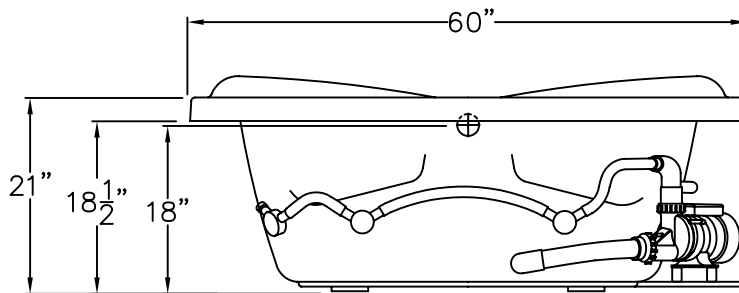

Luxury Acrylic Series

SUBMITTAL DATA

TOP VIEW

FRONT VIEW

RNRIO 6042 TO DROP IN ACRYLIC WHIRLPOOL.
 TUB IS CONFIGURED WITH 6 JET WHIRLPOOL SYSTEM,
 PUMP/MOTOR, ON OFF CONTROL AND CENTER DRAIN.

Job Name:	PRAXIS		
Model No.:	Drawing#: RNRIO 6042 DI WP		
Approved by:	Date Approved:	Date: 11-1-07	Revised: 2-15-12
Rep.:	Wholesaler:	Quote No.:	