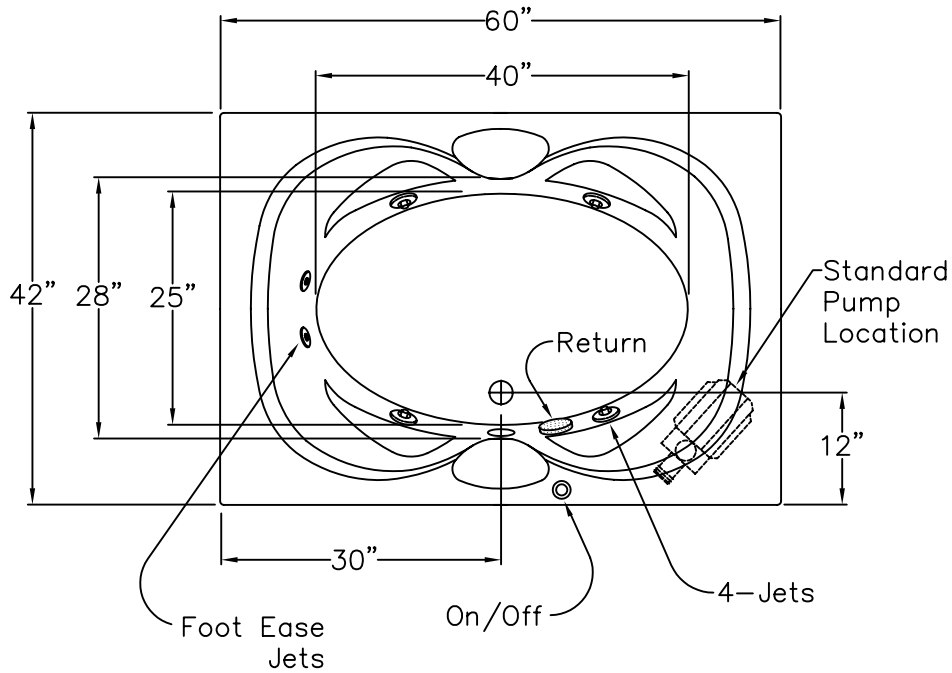

Luxury Acrylic Series

SUBMITTAL DATA

TOP VIEW

FRONT VIEW

RNRIO 6042 TO DROP IN ACRYLIC WHIRLPOOL.
 TUB IS CONFIGURED WITH 6 JET WHIRLPOOL SYSTEM,
 PUMP/MOTOR, ON OFF CONTROL AND CENTER DRAIN.

Job Name:	PRAXIS		
Model No.:	Drawing#: RNRIO 6042 DI WP		
Approved by:	Date Approved:	Date: 11-1-07	Revised: 2-15-12
Rep.:	Wholesaler:	Quote No.:	