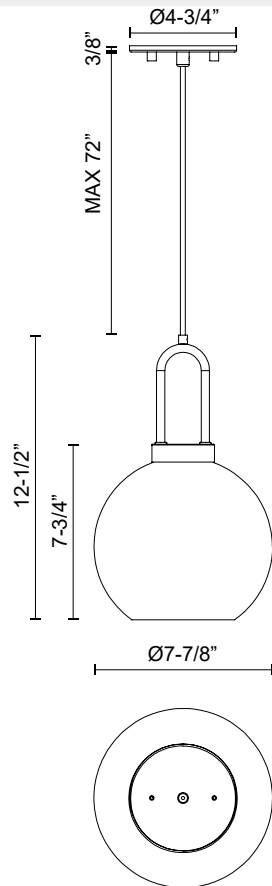

# alora mood

P. 1.855.855.8926

CANADA: 19054 28TH Avenue Surrey - BC V3Z 6M3

USA: 3035 E. Lone Mountain Rd - Las Vegas, NV, 89081

## SOJI PD601608

FIXTURE DIMENSIONS	D7-7/8" x H12-1/2"
LAMP TYPE	E26
MAX WATTAGE	60W
BULB QTY	1
BULBS INCLUDED	No
VOLTAGE	120V
GLASS DETAILS	Clear, Copper, Opal or Smoked Glass
MATERIAL	Glass; Steel;
WIRE LENGTH	72"
MINIMUM HANG HEIGHT	15"
SLOPED CEILING ADAPTABLE	Yes
LOCATION	Dry
CANOPY DIMENSIONS	D4-3/4" x 3/8"
BRAND	Alora Mood

[ D - Diameter, L - Length, W - Width, H - Height, E - Extension ]