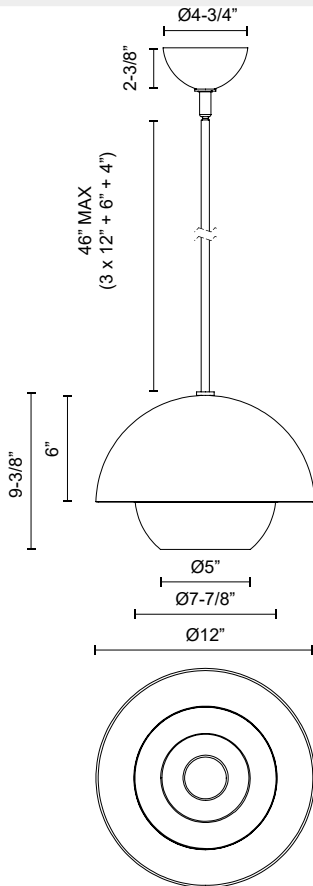

alora mood

P. 1.855.855.8926

CANADA: 19054 28TH Avenue Surrey - BC V3Z 6M3

USA: 3035 E. Lone Mountain Rd - Las Vegas, NV, 89081

LUCY PD568212

FIXTURE DIMENSIONS	D12" x H9-3/8"
LAMP TYPE	E26
MAX WATTAGE	60W
BULB QTY	1
BULBS INCLUDED	No
VOLTAGE	120V
GLASS DETAILS	Opal Glass
MATERIAL	Glass; Steel;
ROD LENGTH	46" Max (3x12" + 1x6" + 1x4")
DIAMETER OF ROD	1/2"
WIRE LENGTH	60"
MINIMUM HANG HEIGHT	18"
SLOPED CEILING ADAPTABLE	Yes, Up to 45 Degrees
LOCATION	Dry
CANOPY DIMENSIONS	D4-3/4" x H2-3/8"
BRAND	Alora Mood

[D - Diameter, L - Length, W - Width, H - Height, E - Extension]

AVAILABLE FINISHES:

PD568212MBOP
Matte Black/Opal
Matte Glass

PD568212BGOP
Brushed
Gold/Opal Matte
Glass

*For complete warranty terms, please visit: www.aloralighting.com/warranty