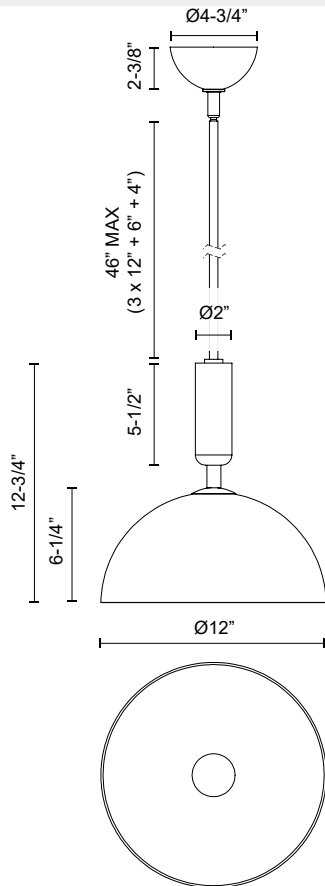

alora mood

P. 1.855.855.8926

CANADA: 19054 28TH Avenue Surrey - BC V3Z 6M3

USA: 3035 E. Lone Mountain Rd - Las Vegas, NV, 89081

JUDE PD563012

FIXTURE DIMENSIONS	D12" x H12-3/4"
LAMP TYPE	E26
MAX WATTAGE	60W
BULB QTY	1
BULBS INCLUDED	No
VOLTAGE	120V
GLASS DETAILS	Clear Glass
MATERIAL	Glass; Steel;
ROD LENGTH	46" Max (3x12" + 1x6" + 1x4")
DIAMETER OF ROD	1/2"
WIRE LENGTH	60"
MINIMUM HANG HEIGHT	22"
SLOPED CEILING ADAPTABLE	Yes, Up to 45 Degrees
LOCATION	Dry
CANOPY DIMENSIONS	D4-3/4" x H2-3/8"
BRAND	Alora Mood

[D - Diameter, L - Length, W - Width, H - Height, E - Extension]

AVAILABLE FINISHES:

PD563012MBCL
Clear Glass/Matte
Black

PD563012BGCL
Brushed
Gold/Clear Glass

*For complete warranty terms, please visit: www.aloralighting.com/warranty