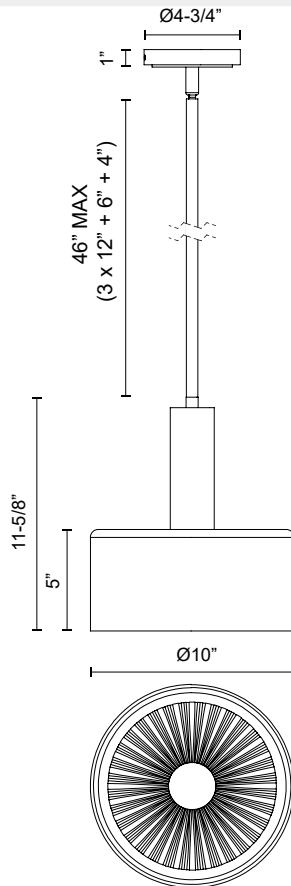

## ROYALE PD535010

FIXTURE DIMENSIONS	D10" x H11-5/8"
LAMP TYPE	E26
MAX WATTAGE	60W
BULB QTY	1
BULBS INCLUDED	No
VOLTAGE	120V
GLASS DETAILS	Clear Glass
MATERIAL	Glass; Steel;
ROD LENGTH	46" Max (3x12" + 1x6" + 1x4")
DIAMETER OF ROD	1/2"
WIRE LENGTH	60"
MINIMUM HANG HEIGHT	20"
SLOPED CEILING ADAPTABLE	Yes, Up to 45 Degrees
LOCATION	Dry
CANOPY DIMENSIONS	D4-3/4" x H1"
BRAND	Alora Mood

[ D - Diameter, L - Length, W - Width, H - Height, E - Extension ]

### AVAILABLE FINISHES:

PD535010AGCL  
Aged Gold/Clear  
Glass

PD535010MBCL  
Clear Glass/Matte  
Black

\*For complete warranty terms, please visit: [www.aloralighting.com/warranty](http://www.aloralighting.com/warranty)