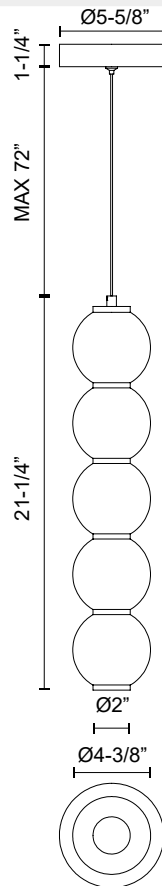

alora mood

P. 1.855.855.8926

CANADA: 19054 28TH Avenue Surrey - BC V3Z 6M3

USA: 3035 E. Lone Mountain Rd - Las Vegas, NV, 89081

BIJOU PD531515

FIXTURE DIMENSIONS	D4-3/8" x H21-1/4"
LIGHT SOURCE	DC LED WITH DRIVER
WATTAGE	20W
TOTAL LUMENS	1700lm
DELIVERED LUMENS	1060lm*
VOLTAGE	120V
COLOR TEMPERATURE	3000K
CRI (RA)	90CRI
DIMMABLE	Yes, TRIAC or ELV Dimmer (Not Included)
GLASS DETAILS	Opal Glass
MATERIAL	Aluminum; Glass; Steel;
WIRE LENGTH	72"
MINIMUM HANG HEIGHT	24"
SLOPED CEILING ADAPTABLE	Yes
LOCATION	Dry
CANOPY DIMENSIONS	D5-5/8" x H1-1/4"
CEC TITLE 24 JA8	Yes, JA8-2022
BRAND	Alora Mood

[D - Diameter, L - Length, W - Width, H - Height, E - Extension]

AVAILABLE FINISHES:

*For complete warranty terms, please visit: www.aloralighting.com/warranty

WWW.ALORAMOOD.COM

© 2022 KUZCO LIGHTING. ALL RIGHTS RESERVED.