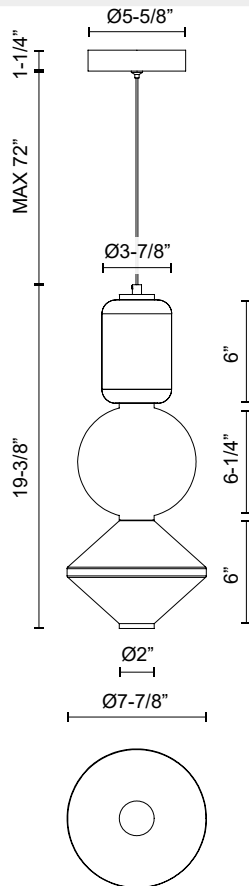

## BIJOU PD530341

FIXTURE DIMENSIONS	D7-7/8" x H19-3/8"
LIGHT SOURCE	DC LED WITH DRIVER
WATTAGE	20W
TOTAL LUMENS	1700lm
DELIVERED LUMENS	1060lm*
VOLTAGE	120V
COLOR TEMPERATURE	3000K
CRI (RA)	90CRI
DIMMABLE	Yes, TRIAC or ELV Dimmer (Not Included)
GLASS DETAILS	Opal Glass
MATERIAL	Aluminum; Glass; Steel;
WIRE LENGTH	72"
MINIMUM HANG HEIGHT	24"
SLOPED CEILING ADAPTABLE	Yes
LOCATION	Dry
CANOPY DIMENSIONS	D5-5/8" x H1-1/4"
CEC TITLE 24 JA8	Yes, JA8-2022
BRAND	Alora Mood

[ D - Diameter, L - Length, W - Width, H - Height, E - Extension ]