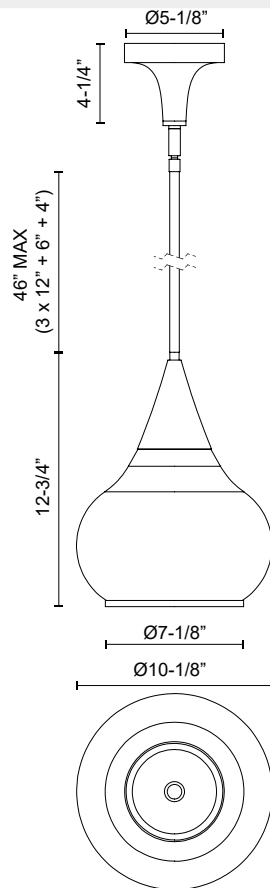

WWW.ALORAMOOD.COM

© 2022 KUZCO LIGHTING. ALL RIGHTS RESERVED.