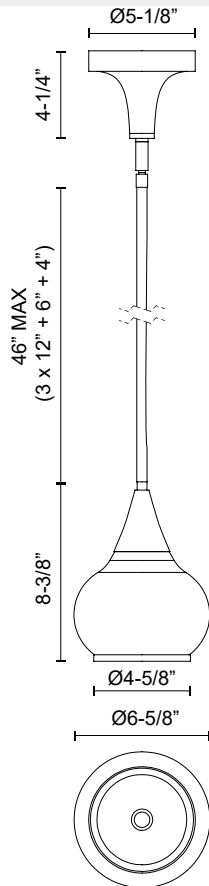

alora mood

P. 1.855.855.8926

CANADA: 19054 28TH Avenue Surrey - BC V3Z 6M3

USA: 3035 E. Lone Mountain Rd - Las Vegas, NV, 89081

HAZEL PD524006

FIXTURE DIMENSIONS	D6-5/8" x H8-3/8"
LAMP TYPE	E26
MAX WATTAGE	60W
BULB QTY	1
BULBS INCLUDED	No
VOLTAGE	120V
GLASS DETAILS	Clear Glass or Opal Glass
MATERIAL	Aluminum; Glass; Steel;
ROD LENGTH	46" Max (3x12" + 1x6" + 1x4")
DIAMETER OF ROD	1/2"
WIRE LENGTH	60"
MINIMUM HANG HEIGHT	20"
SLOPED CEILING ADAPTABLE	Yes, Up to 45 Degrees
LOCATION	Dry
CANOPY DIMENSIONS	D5-1/8" x H4-1/4"
BRAND	Alora Mood

[D - Diameter, L - Length, W - Width, H - Height, E - Extension]

AVAILABLE FINISHES:

*For complete warranty terms, please visit: www.aloralighting.com/warranty

WWW.ALORAMOOD.COM

© 2022 KUZCO LIGHTING. ALL RIGHTS RESERVED.