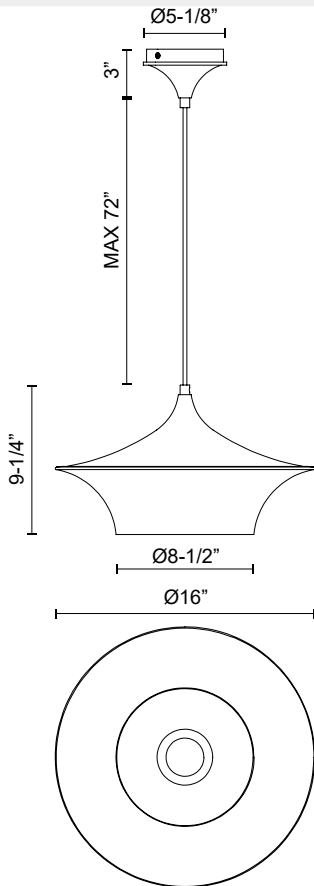

alora mood

P. 1.855.855.8926

CANADA: 19054 28TH Avenue Surrey - BC V3Z 6M3

USA: 3035 E. Lone Mountain Rd - Las Vegas, NV, 89081

EMIKO PD523016

FIXTURE DIMENSIONS	D16" x H9-1/4"
LAMP TYPE	E26
MAX WATTAGE	60W
BULB QTY	1
BULBS INCLUDED	No
VOLTAGE	120V
SHADE DIMENSIONS	D16" x H8-5/8"
MATERIAL	Aluminum; Steel;
WIRE LENGTH	72"
MINIMUM HANG HEIGHT	15"
SLOPED CEILING ADAPTABLE	Yes
LOCATION	Dry
CANOPY DIMENSIONS	D5-1/8" x H3"
BRAND	Alora Mood

[D - Diameter, L - Length, W - Width, H - Height, E - Extension]

AVAILABLE FINISHES:

PD523016BG
Brushed Gold

PD523016MB
Matte Black

*For complete warranty terms, please visit: www.aloralighting.com/warranty