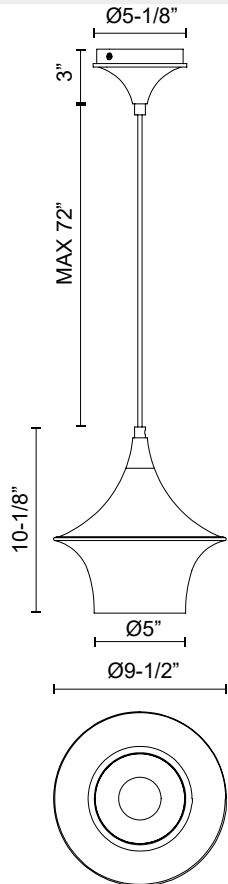

alora mood

P. 1.855.855.8926

CANADA: 19054 28TH Avenue Surrey - BC V3Z 6M3

USA: 3035 E. Lone Mountain Rd - Las Vegas, NV, 89081

EMIKO PD523009

FIXTURE DIMENSIONS	D9-1/2" x H10-1/8"
LAMP TYPE	E26
MAX WATTAGE	60W
BULB QTY	1
BULBS INCLUDED	No
VOLTAGE	120V
SHADE DIMENSIONS	D9-1/2" x H9-5/8"
MATERIAL	Aluminum; Steel;
WIRE LENGTH	72"
MINIMUM HANG HEIGHT	15"
SLOPED CEILING ADAPTABLE	Yes
LOCATION	Dry
CANOPY DIMENSIONS	D5-1/8" x H3"
BRAND	Alora Mood

[D - Diameter, L - Length, W - Width, H - Height, E - Extension]

AVAILABLE FINISHES:

PD523009BG
Brushed Gold

PD523009MB
Matte Black

*For complete warranty terms, please visit: www.aloralighting.com/warranty