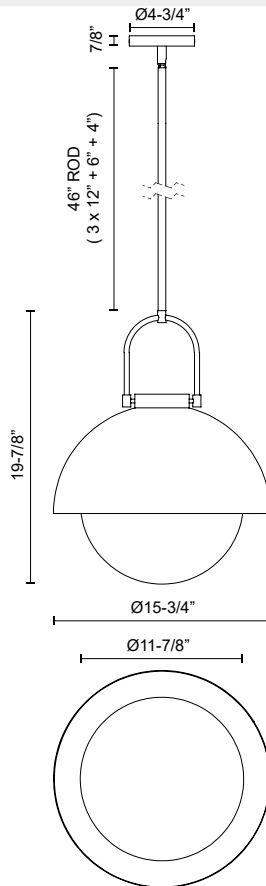

alora mood

P. 1.855.855.8926

CANADA: 19054 28TH Avenue Surrey - BC V3Z 6M3

USA: 3035 E. Lone Mountain Rd - Las Vegas, NV, 89081

HARPER PD507216

FIXTURE DIMENSIONS	D15-3/4" x H19-7/8"
LAMP TYPE	E26
MAX WATTAGE	60W
BULB QTY	1
BULBS INCLUDED	No
VOLTAGE	120V
GLASS DETAILS	Opal Glass
SHADE DIMENSIONS	D15-3/4" x H7-7/8"
MATERIAL	Aluminum; Glass; Steel;
ROD LENGTH	46" Max (3x12" + 1x6" + 1x4")
DIAMETER OF ROD	1/2"
WIRE LENGTH	60"
MINIMUM HANG HEIGHT	27"
SLOPED CEILING ADAPTABLE	Yes, Up to 45 Degrees
LOCATION	Dry
CANOPY DIMENSIONS	D4-3/4" x H7/8"
BRAND	Alora Mood

[D - Diameter, L - Length, W - Width, H - Height, E - Extension]

AVAILABLE FINISHES:

PD507216AGOP
Aged Gold/Opal
Matte Glass

PD507216MBOP
Matte Black/Opal
Matte Glass

PD507216SL0P
Steel Shade/Opal
Matte Glass