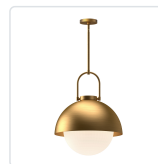

alora mood

P. 1.855.855.8926

CANADA: 19054 28TH Avenue Surrey - BC V3Z 6M3

USA: 3035 E. Lone Mountain Rd - Las Vegas, NV, 89081

HARPER PD507216

FIXTURE DIMENSIONS	D15-3/4" x H19-7/8"
LAMP TYPE	E26
MAX WATTAGE	60W
BULB QTY	1
BULBS INCLUDED	No
VOLTAGE	120V
GLASS DETAILS	Opal Glass
SHADE DIMENSIONS	D15-3/4" x H7-7/8"
MATERIAL	Aluminum; Glass; Steel;
ROD LENGTH	46" Max (3x12" + 1x6" + 1x4")
DIAMETER OF ROD	1/2"
WIRE LENGTH	60"
MINIMUM HANG HEIGHT	27"
SLOPED CEILING ADAPTABLE	Yes, Up to 45 Degrees
LOCATION	Dry
CANOPY DIMENSIONS	D4-3/4" x H7/8"
BRAND	Alora Mood

[D - Diameter, L - Length, W - Width, H - Height, E - Extension]

AVAILABLE FINISHES:

PD507216AGOP
Aged Gold/Opal
Matte Glass

PD507216MBOP
Matte Black/Opal
Matte Glass

PD507216SL0P
Steel Shade/Opal
Matte Glass