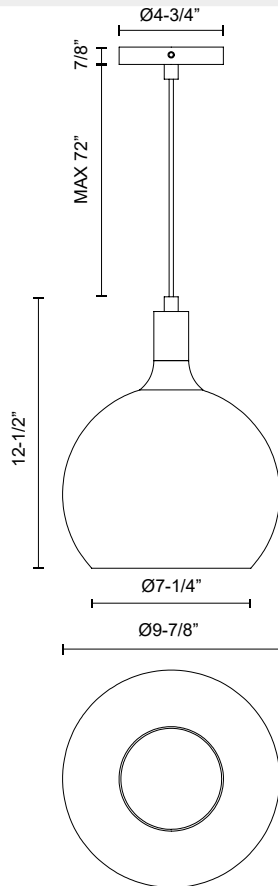

CASTILLA PD506210

FIXTURE DIMENSIONS	D9-7/8" x H12-1/2"
LAMP TYPE	E26
MAX WATTAGE	60W
BULB QTY	1
BULBS INCLUDED	No
VOLTAGE	120V
GLASS DETAILS	Clear Glass or Opal Glass
MATERIAL	Glass; Steel;
WIRE LENGTH	72"
MINIMUM HANG HEIGHT	16"
SLOPED CEILING ADAPTABLE	Yes
LOCATION	Dry
CANOPY DIMENSIONS	D4-3/4" x E7/8"
BRAND	Alora Mood

[D - Diameter, L - Length, W - Width, H - Height, E - Extension]

AVAILABLE FINISHES:

*For complete warranty terms, please visit: www.aloralighting.com/warranty