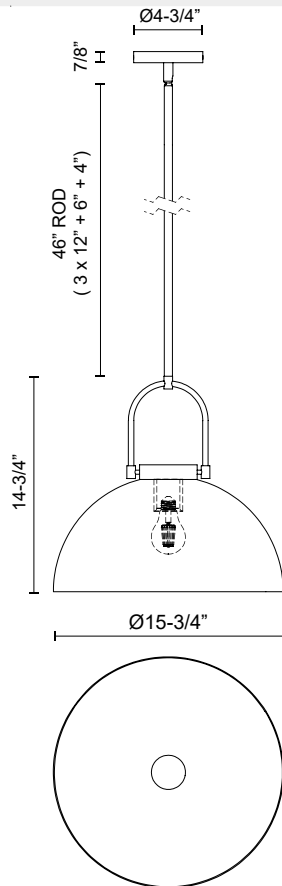

alora mood

P. 1.855.855.8926

CANADA: 19054 28TH Avenue Surrey - BC V3Z 6M3

USA: 3035 E. Lone Mountain Rd - Las Vegas, NV, 89081

HARPER PD504016

FIXTURE DIMENSIONS	D15-3/4" x H14-3/4"
LAMP TYPE	E26
MAX WATTAGE	60W
BULB QTY	1
BULBS INCLUDED	No
VOLTAGE	120V
SHADE DIMENSIONS	D15-3/4" x H7-7/8"
MATERIAL	Steel
ROD LENGTH	46" Max (3x12" + 1x6" + 1x4")
DIAMETER OF ROD	1/2"
WIRE LENGTH	60"
MINIMUM HANG HEIGHT	22"
SLOPED CEILING ADAPTABLE	Yes, Up to 45 Degrees
LOCATION	Dry
CANOPY DIMENSIONS	D4-3/4" x H7/8"
BRAND	Alora Mood

[D - Diameter, L - Length, W - Width, H - Height, E - Extension]

AVAILABLE FINISHES:

PD504016AG
Aged Gold

PD504016MB
Matte Black

PD504016SL
Steel Shade

*For complete warranty terms, please visit: www.aloralighting.com/warranty