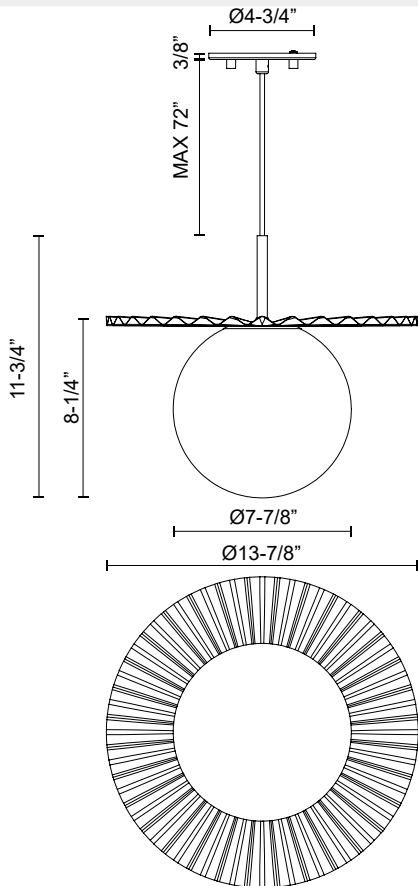

## PLUME PD501214

FIXTURE DIMENSIONS	D13-7/8" x H11-3/4"
LAMP TYPE	E26
MAX WATTAGE	60W
BULB QTY	1
BULBS INCLUDED	No
VOLTAGE	120V
GLASS DETAILS	Opal Glass
MATERIAL	Glass; Steel;
WIRE LENGTH	72"
MINIMUM HANG HEIGHT	15"
SLOPED CEILING ADAPTABLE	Yes
LOCATION	Dry
CANOPY DIMENSIONS	D4-3/4" x H3/8"
BRAND	Alora Mood

[ D - Diameter, L - Length, W - Width, H - Height, E - Extension ]