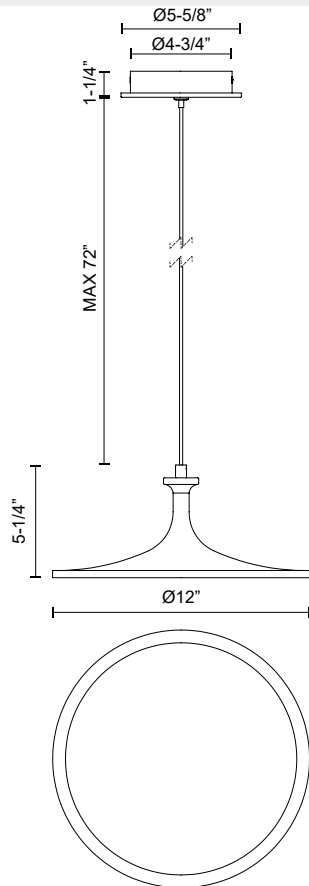

alora mood

P. 1.855.855.8926

CANADA: 19054 28TH Avenue Surrey - BC V3Z 6M3

USA: 3035 E. Lone Mountain Rd - Las Vegas, NV, 89081

ISSA PD418012

FIXTURE DIMENSIONS	D12" x H5-1/4"
LIGHT SOURCE	LED with DC Driver
WATTAGE	20W
TOTAL LUMENS	1600lm
DELIVERED LUMENS	700lm*
VOLTAGE	120V
COLOR TEMPERATURE	3000K
CRI (RA)	90CRI
DIMMABLE	Yes, TRIAC or ELV Dimmer (Not Included)
DIFFUSER DETAILS	Frosted Acrylic
MATERIAL	Aluminum + Steel
WIRE LENGTH	72" Max
MINIMUM HANG HEIGHT	9"
LOCATION	Dry
CEC TITLE 24 JA8	Yes, JA8-19
CANOPY DIMENSIONS	D5-5/8" x H1-1/4"
BRAND	Alora Mood

[D - Diameter, L - Length, W - Width, H - Height, E - Extension]

AVAILABLE FINISHES:

PD418012BG
Brushed Gold

PD418012WH
White

PD418012MB
Matte Black

*For complete warranty terms, please visit: www.aloralighting.com/warranty