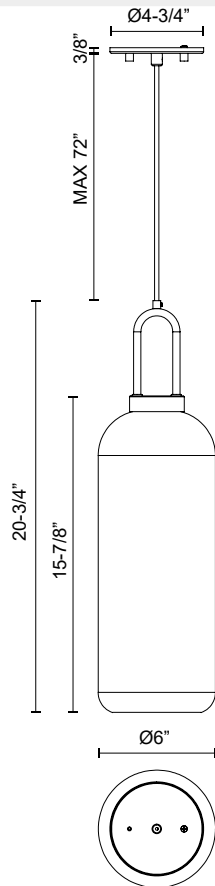

alora mood

P. 1.855.855.8926

CANADA: 19054 28TH Avenue Surrey - BC V3Z 6M3

USA: 3035 E. Lone Mountain Rd - Las Vegas, NV, 89081

SOJI PD401606

FIXTURE DIMENSIONS	D6" x H20-3/4"
LAMP TYPE	E26
MAX WATTAGE	60W
BULB QTY	1
BULBS INCLUDED	No
VOLTAGE	120V
GLASS DETAILS	Clear, Copper, Opal or Smoked Glass
MATERIAL	Glass; Steel;
WIRE LENGTH	72"
MINIMUM HANG HEIGHT	24"
SLOPED CEILING ADAPTABLE	Yes
LOCATION	Dry
CANOPY DIMENSIONS	D4-3/4" x H3/8"
BRAND	Alora Mood

[D - Diameter, L - Length, W - Width, H - Height, E - Extension]

AVAILABLE FINISHES:

*For complete warranty terms, please visit: www.aloralighting.com/warranty

WWW.ALORAMOOD.COM

© 2022 KUZCO LIGHTING. ALL RIGHTS RESERVED.