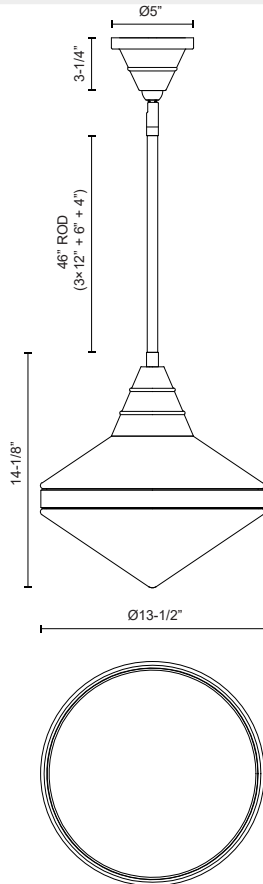

WILLARD PD348114

FIXTURE DIMENSIONS	D13-1/2" x H14-1/8"
LAMP TYPE	E26
MAX WATTAGE	60W
BULB QTY	1
BULBS INCLUDED	No
VOLTAGE	120V
GLASS DETAILS	Clear Prismatic Glass; Matte Opal Glass;
MATERIAL	Steel
ROD LENGTH	46" Max (3x12" + 1x6" + 1x4")
WIRE LENGTH	144"
MINIMUM HANG HEIGHT	22"
SLOPED CEILING ADAPTABLE	Yes, Up to 45 Degrees
ILLUMINATION DIRECTION	Down
LOCATION	Dry
CANOPY DIMENSIONS	D5" x H3-1/4"
BRAND	Alora

[D - Diameter, L - Length, W - Width, H - Height, E - Extension]

AVAILABLE FINISHES:

*For complete warranty terms, please visit: www.aloralighting.com/warranty