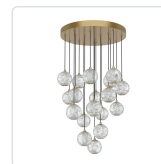

CRI (RA) 90CRI

DIMMABLE Yes, TRIAC/ELV Dimmer (Not Included)

DIFFUSER DETAILS Clear Carved Acrylic

MATERIAL Clear Carved Acrylic; Steel;

WIRE LENGTH 144"

MINIMUM HANG HEIGHT 6"

LOCATION Dry

BARCODE 691759061185

CANOPY DIMENSIONS D19-1/2" x H1-5/8"

FINISH OPTION(S) Polished Nickel

[D - Diameter, L - Length, W - Width, H - Height, E - Extension]

AVAILABLE FINISHES:

MP321218PN

Polished Nickel

MP321218NB

Natural Brass