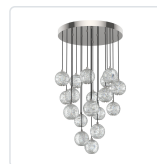

CRI (RA) 90CRI

DIMMABLE Yes, TRIAC/ELV Dimmer (Not Included)

DIFFUSER DETAILS Clear Carved Acrylic

MATERIAL Clear Carved Acrylic; Steel;

WIRE LENGTH 144"

MINIMUM HANG HEIGHT 6"

LOCATION Dry

BARCODE 691759061185

CANOPY DIMENSIONS D19-1/2" x H1-5/8"

FINISH OPTION(S) Polished Nickel

[D - Diameter, L - Length, W - Width, H - Height, E - Extension]

AVAILABLE FINISHES:

MP321218PN

Polished Nickel

MP321218NB

Natural Brass