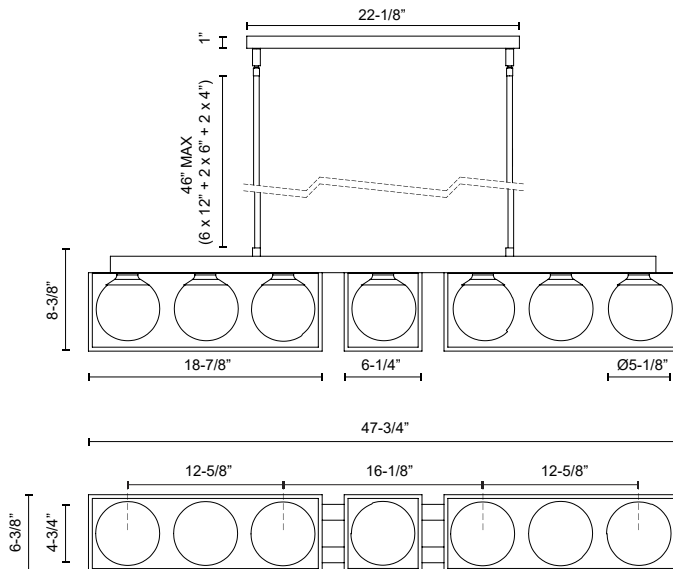

WWW.ALORAMOOD.COM

© 2022 KUZCO LIGHTING. ALL RIGHTS RESERVED.