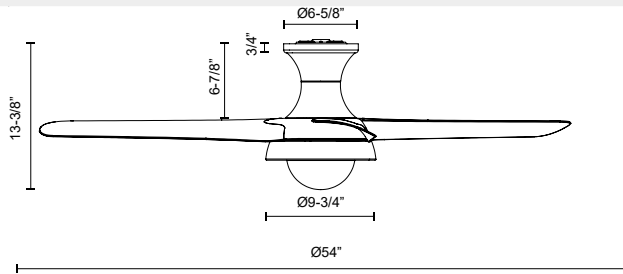

alora mood

P. 1.855.855.8926

CANADA: 19054 28TH Avenue Surrey - BC V3Z 6M3

USA: 3035 E. Lone Mountain Rd - Las Vegas, NV, 89081

RUBIO HF522054

FIXTURE DIMENSIONS	D54" x H13-3/8"
LIGHT SOURCE	LED
MAX WATTAGE	Total 53W Max [20W LED + Max 33W Motor]
TOTAL LUMENS	1900lm
DELIVERED LUMENS	1422lm
VOLTAGE	120V
COLOR TEMPERATURE	3000K
CRI (RA)	90CRI
DIMMABLE	Integrated Dimming with Remote
DIFFUSER DETAILS	Polymeric Diffuser
MATERIAL	Steel & Aluminum Body, ABS Blade
SLOPED CEILING ADAPTABLE	No
LOCATION	Damp
CANOPY DIMENSIONS	D6-5/8" x H6-5/8"
MINIMUM DISTANCE TO FLOOR	84"
CEILING TO BLADE DISTANCE	6-7/8" Minimal
MINIMUM HANG HEIGHT	13"
BLADE	3 Blades @ 18 Degrees Pitch
CONTROL	Remote Control
FAN RPM	6 Speed (Reversible), 50-165rpm
CFM	5500 Max
AIRFLOW EFFICIENCY (CFM/WATT)	749 Max
ESTIMATED YEARLY ENERGY COST (\$)	6
BRAND	Alora Mood

[D - Diameter, L - Length, W - Width, H - Height, E - Extension]

AVAILABLE FINISHES:

HF522054MB
Matte Black

HF522054WH
White

*For complete warranty terms, please visit: www.aloralighting.com/warranty

WWW.ALORAMOOD.COM