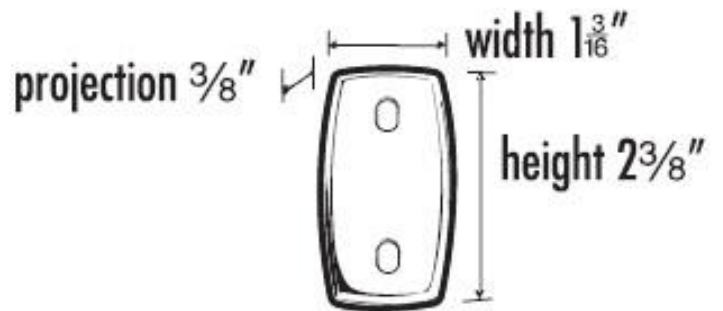

SPECIFICATIONS

EURO
OPTIONAL BASE PLATE

FEATURES

Modern styling
Multiple finishes
Concealed installation

WARRANTY

Limited lifetime

FINISHES

Polished Brass (PB)
Polished Brass/Non-lacquered (PB/NL)
Polished Chrome (PC)
Bronze (BRZ)
Polished Nickel (PN)
Satin Nickel (SN)