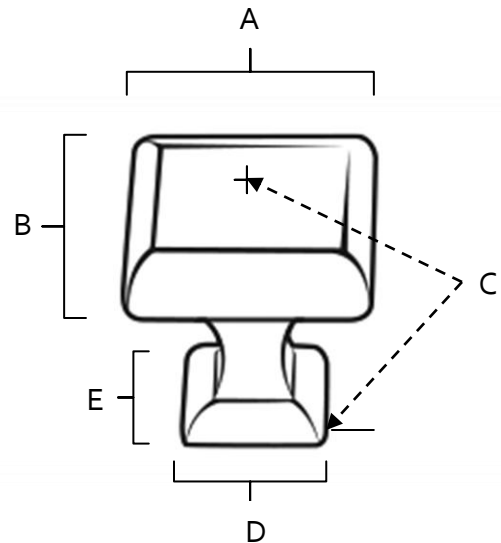

**SPECIFICATIONS**

**MANHATTAN**  
SQUARE KNOBS

**FEATURES**

- Modern styling
- Multiple finishes
- Concealed installation

**WARRANTY**

Limited lifetime

**FINISHES**

- Bronze (BRZ)
- Polished Brass (PB)
- Polished Brass No Lacquer (PB/NL)
- Polished Chrome (PC)
- Polished Nickel (PN)
- Satin Brass (SB)
- Satin Nickel (SN)

**MATERIAL**

Brass

Item#	A	B	C	D	E
A310-1	1"	1"	1"	9/16"	9/16"
A310-14	1 1/4"	1 1/4"	1 1/8"	11/16"	11/16"
A310-45	1 3/4"	1 3/4"	1 1/2"	7/8"	7/8"

**KEY:**

- A - Length
- B - Width
- C - Projection
- D - Mount Length
- E - Mount Width