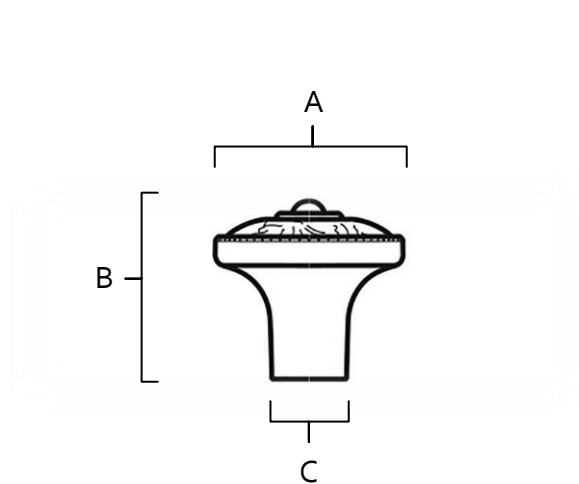

SPECIFICATIONS

HICKORY
KNOBS

FEATURES

- Traditional styling
- Multiple finishes
- Concealed installation

WARRANTY

Limited lifetime

FINISHES

- Antique English Matte (AEM)
- Antique Nickel (AN)
- Barcelona (BARC)
- Polished Antique (PA)
- Chocolate Bronze (CHBRZ)
- Pewter (PEW)
- Satin Nickel (SN)

MATERIAL

Brass

Item#	A	B	C
A235-14	1 1/4"	1 1/4"	1/2"
A235-38	1 1/2"	1 1/4"	1/2"

KEY:

- A - Length and Width
- B - Projection
- C - Mount Length and Width

NOTE: Dimensions and specifications are subject to change without notice.