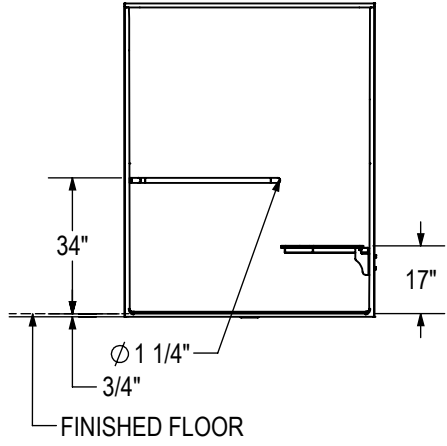

BASE MODEL WITH ADA L-SHAPED GRAB BAR & SEAT PACKAGE
LEFT SIDE SHOWN
RIGHT SIDE SYMMETRICAL

All dimensions are approximate. Structure measurements must be verified against the unit to ensure proper fit.