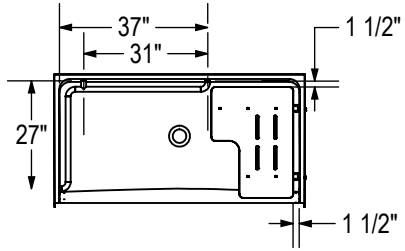

BASE MODEL WITH ADA L-SHAPED GRAB BAR & SEAT PACKAGE
LEFT SIDE SHOWN
RIGHT SIDE SYMMETRICAL

All dimensions are approximate. Structure measurements must be verified against the unit to ensure proper fit.