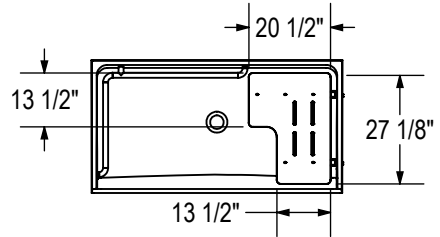

BASE MODEL WITH ADA L-SHAPED GRAB BAR & SEAT PACKAGE
LEFT SIDE SHOWN
RIGHT SIDE SYMMETRICAL

All dimensions are approximate. Structure measurements must be verified against the unit to ensure proper fit.