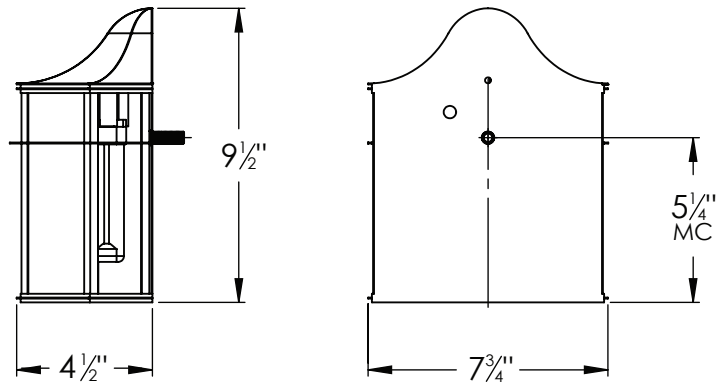

LOCATION		DATE
PREPARED BY		QUANTITY
COMMENTS		FIXTURE TYPE
CATALOG NUMBER		

MC - Mounting Center

Ordering Information:

Black with Photocell	LED	Source Lumens	CCT	H	W	D
BSSW0810700L50BKPC-50	9W	700	5000K	9-1/2"	7-3/4"	4-1/2"