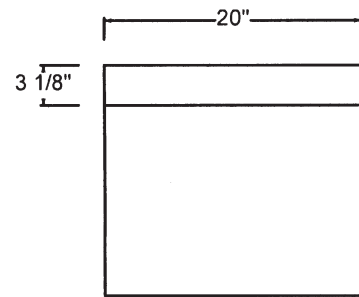

SI-BN-60  
SIENA BANCO, SHOWER BENCH

© 2010 STONE FOREST, INC.

TOP VIEW

- Available in:  
Siena Silver Grey (SSG)
- Approx 600 lbs

FRONT VIEW

SIDE VIEW