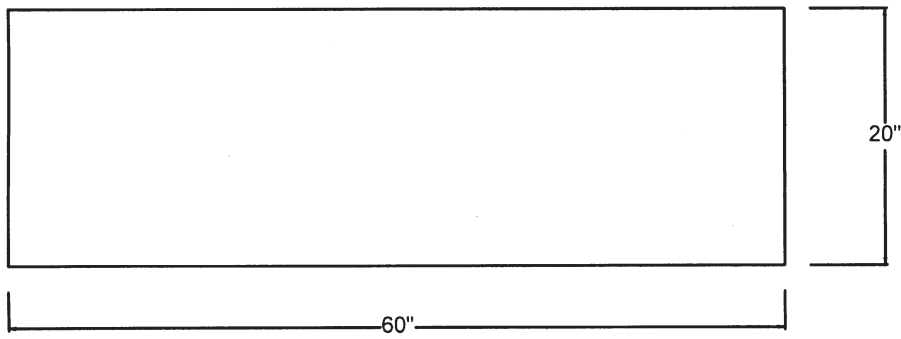

SI-BN-60  
SIENA BANCO, SHOWER BENCH

© 2010 STONE FOREST, INC.

TOP VIEW

- Available in:  
Siena Silver Grey (SSG)
- Approx 600 lbs

FRONT VIEW

SIDE VIEW