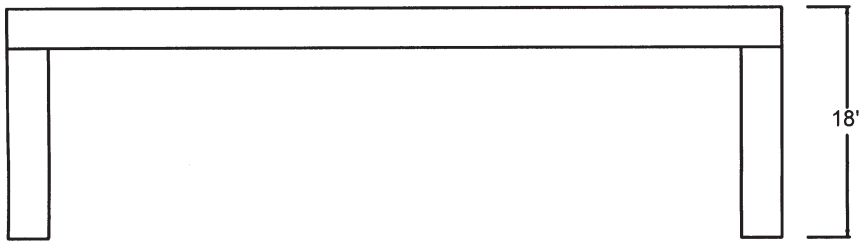

SI-BN-60  
SIENA BANCO, SHOWER BENCH

© 2010 STONE FOREST, INC.

TOP VIEW

- Available in:  
Siena Silver Grey (SSG)
- Approx 600 lbs

FRONT VIEW

SIDE VIEW