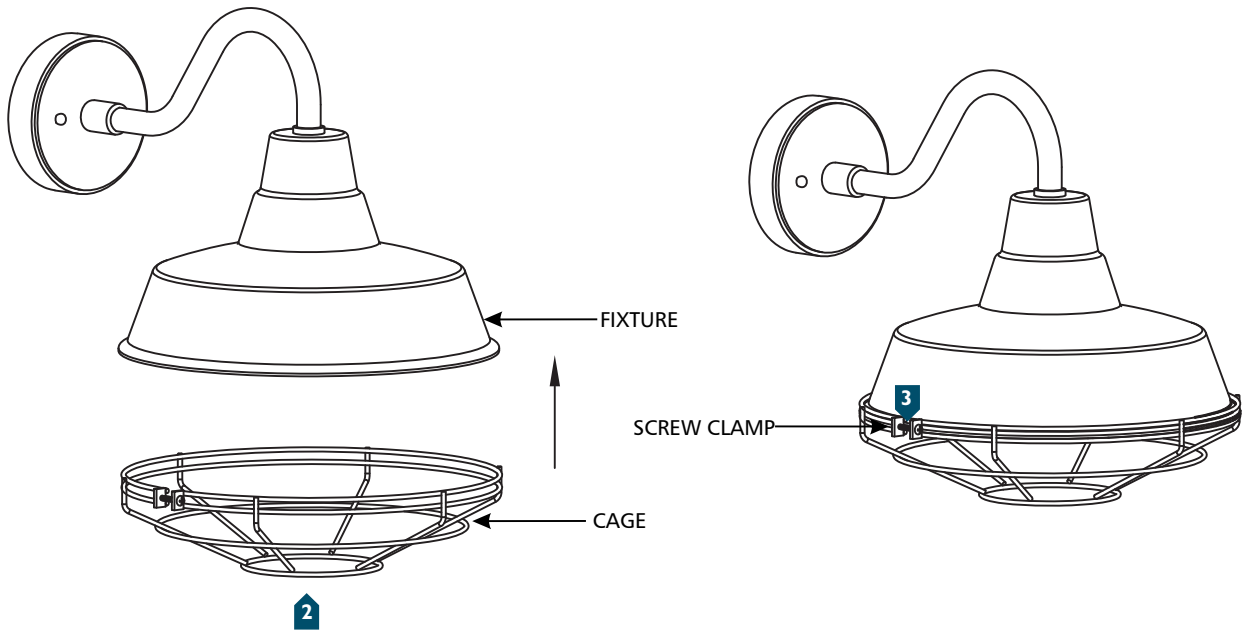

Install the Fixture

1A

1. **1** Install the fixture according to the instructions included with the fixture.
2. **2** Lift the cage accessory to the fixture.
3. **3** Secure the cage by tightening the screw clamp with a screw driver.