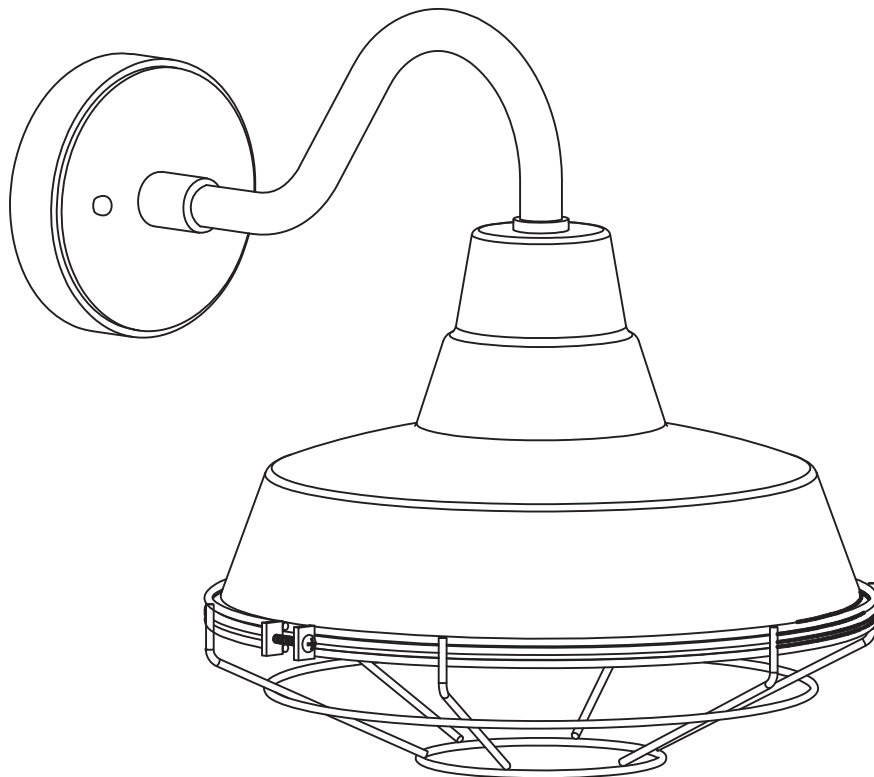

Barn Light Cage

95374, 96374, 97374, 98374 | 1.0

GENERATION LIGHTING

Accessory

CAUTION - RISK OF FIRE

This product must be installed in accordance with the applicable installation code by a person familiar with the construction and operation of the product and the hazards involved.

Use minimum 90°C supply conductors.

GENERAL PRODUCT INFORMATION:

This product is safety listed for wet locations.

This instruction shows a typical installation.

GENERATION LIGHTING

7400 Linder Ave, Skokie, IL 160077

800.969.3347

www.generationlighting.com

© 2020 Generation Lighting. All rights reserved.
The "Generation Lighting" graphic is a registered trademark of Generation Lighting. Generation Lighting reserves the right to change specifications for product improvements without notification.

SAVE THESE INSTRUCTIONS!